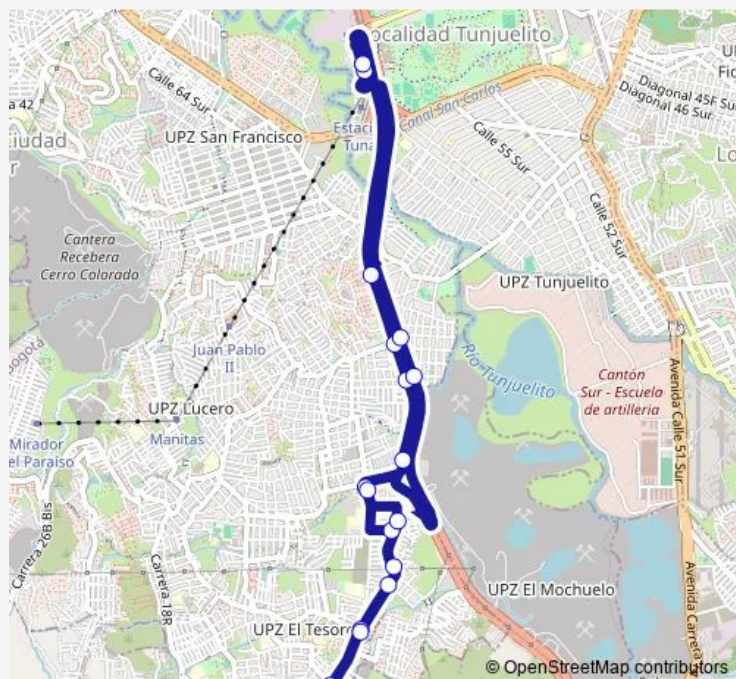

AV. Boyacá - CL 64 Sur

Portal Tunal

Portal Tunal

### Route schedule

KR 17F - CL 70C Sur — Portal Tunal

Monday 03:27-05:45

Tuesday 03:27-05:45

Wednesday 03:27-05:45

Thursday 03:27-05:45

Friday 03:27-05:45

Saturday 03:31-04:20

### Route info

Direction: KR 17F - CL 70C Sur

Stops: 15

Trip Duration: 0 hour 38 min