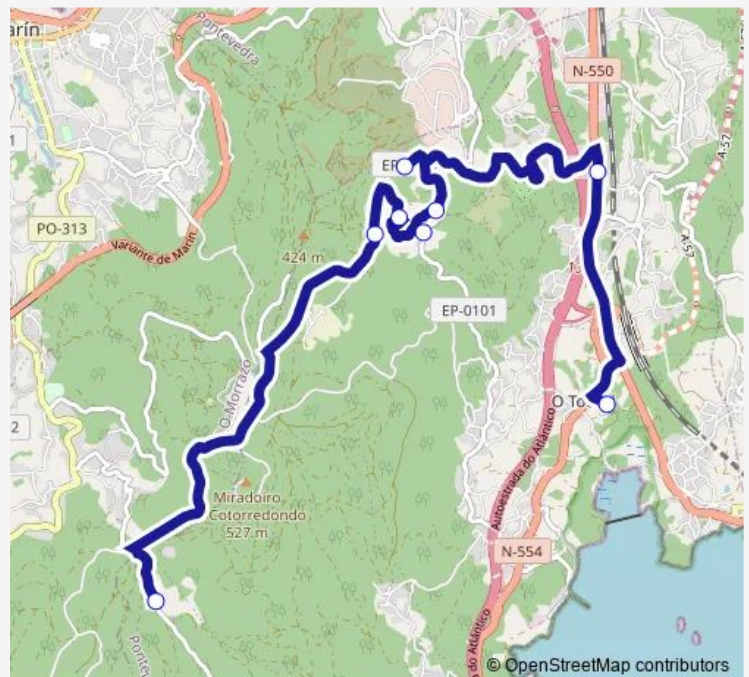

Postemiron

Postemiron (Campo DA Fest

Garrido

Picho

Casa Venancio

CPI do Toural

Route schedule

Sobreira — CPI do Toural

Monday 08:00-15:20

Tuesday 08:00

Wednesday 08:00

Thursday 08:00

Friday 08:00

Saturday —

Sunday —

Route info

Direction: Sobreira

Stops: 8

Trip Duration: 0 hour 39 min

XG672016 — CPI DO Toural-Sobreira

Direction

CPI do Toural — Sobreira

8 stops

[Open route schedule](#)

Route schedule

CPI do Toural — Sobreira

Monday	13:50-18:05
Tuesday	13:50-14:25
Wednesday	13:50-14:25
Thursday	13:50-14:25
Friday	13:50-14:25
Saturday	—
Sunday	—

Route info

Direction: CPI do Toural

Stops: 8