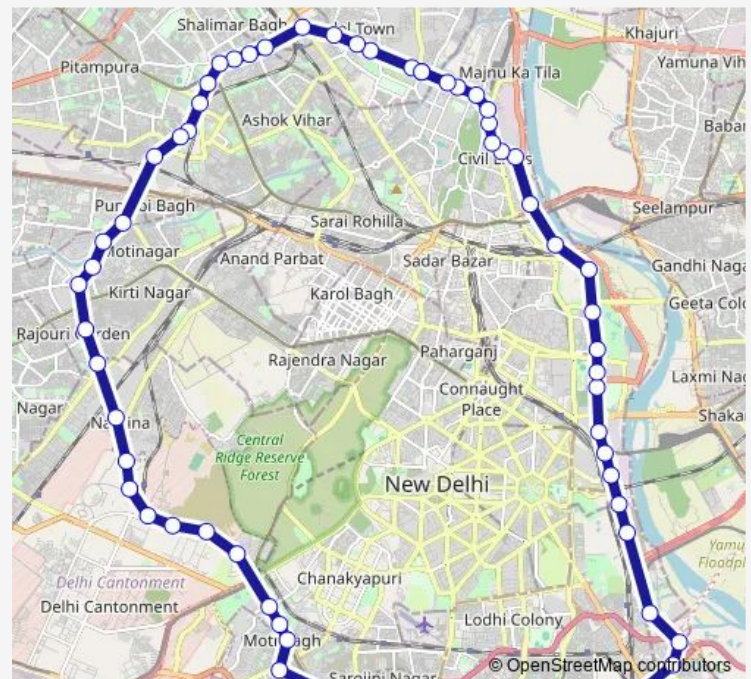

Bus TMS(-)Down

[Go to website](#)

Direction

GTB Nagar — GTB Nagar

67 stops

[Open route schedule](#)

GTB Nagar

New Police Lines

Alpana Cinema (Model Town Mtr Stn)

Model Town li

Model Town lii

Azadpur Terminal

Shalimar Bagh Crossing

Ashok Vihar Crossing

Richi Rich

Prem Bari Pul

Punjab Kesari (Subhash Palace Depot)

Wazirpur Depot

Telephone Exchange

Britannia

Shakurpur Shiv Mandir

Punjabi Bagh Terminal

Punjabi Bagh Club

ESI Hospital

Rajdhani College / Raja Garden

Rajouri Garden Market

Mayapuri Chowk (Ring Road)

Route schedule

GTB Nagar — GTB Nagar

Monday 05:00-22:05

Tuesday 05:00-22:05

Wednesday 05:00-22:05

Thursday 05:00-22:05

Friday 05:00-22:05

Saturday 05:00-22:05

Sunday 05:00-22:05

Route info

Direction: GTB Nagar

Stops: 67

Trip Duration: 3 hour 10 min

■ TMS(-)Down

BusMaps