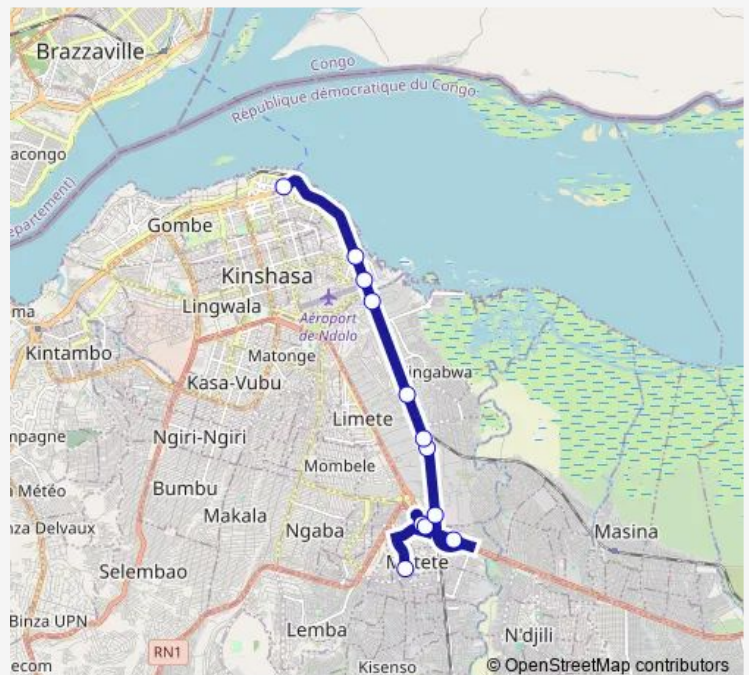

## Bus Gombe Centre Ville\_ TO \_ Matete

[Go to website](#)

### Direction

Inconnu — Inconnu

12 stops

[Open route schedule](#)

Inconnu

Inconnu

Inconnu

Inconnu

### Route schedule

Inconnu — Inconnu

Monday 17:47

Tuesday 17:47

Wednesday 17:47

Thursday 17:47

Friday 17:47

Saturday —

### Route info

Direction: Inconnu

Stops: 12

Trip Duration: 0 hour 21 min

■ Gombe Centre Ville\_ TO \_ Matete

Bus time schedules and route maps are available in an offline PDF at [busmaps.com](https://busmaps.com). Use the [busmaps.com](https://busmaps.com) website to see live bus times, train schedule or subway schedule, and step-by-step directions for all public transit in Kinshasa