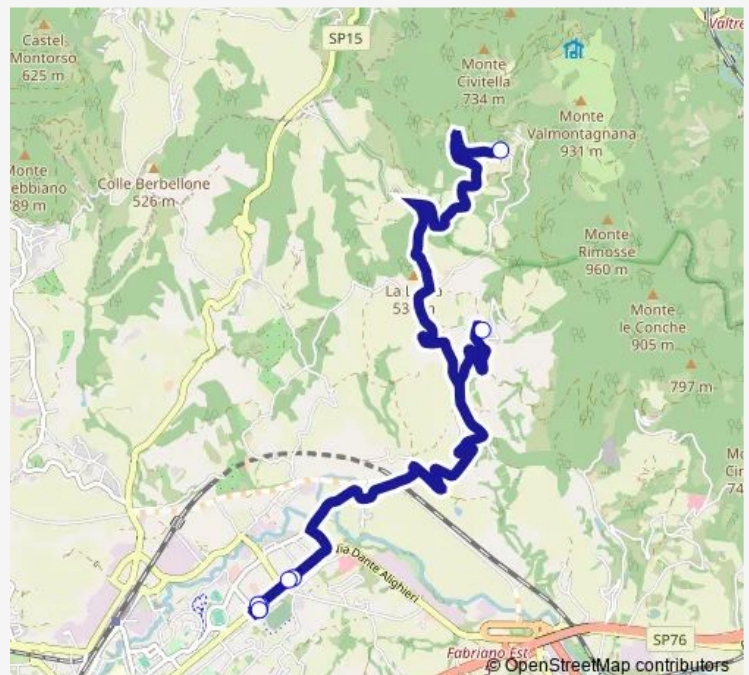

Tuesday 06:45-07:50

Wednesday 06:45-07:50

Thursday 06:45-07:50

Friday 06:45-07:50

Saturday 06:45-07:50

Sunday —

Route info

Direction: Fabriano Terminal

Stops: 8

Trip Duration: 0 hour 50 min

■ Fabriano - Moscano - Vallemontagnana

BusMaps

Direction

Fabriano Terminal — Fabriano Terminal

8 stops

[Open route schedule](#)

Fabriano Terminal

Fabriano - VIA Dante Cimitero

Fabriano - Santa Maria (VIA Dante)

Moscano

Vallemontagnana

Fabriano - Santa Maria (VIA Dante)

Fabriano - VIA Dante Cimitero

Fabriano Terminal

Route schedule

Fabriano Terminal — Fabriano Terminal

Monday	13:30
Tuesday	13:30
Wednesday	13:30
Thursday	13:30
Friday	13:30
Saturday	13:30
Sunday	—

Route info

Direction: Fabriano Terminal

Stops: 8

Trip Duration: 0 hour 45 min