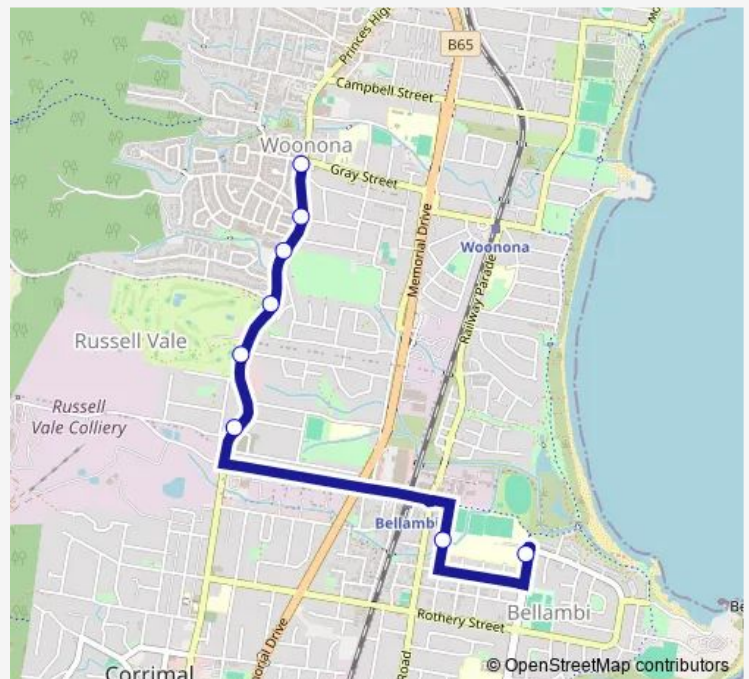

Princes Hwy After Broker St

Princes Hwy Opp Collaery Rd

Princes Hwy At Rixons Pass Rd

Princes Hwy Opp Hollymount Park

Princes Hwy Opp Hale St

Princes Hwy At Gray St

Route schedule

Holy Spirit College, Cawley St — Princes Hwy At Gray St

Monday 15:10

Tuesday 15:10

Wednesday 15:10

Thursday 15:10

Friday 15:10

Saturday —

Sunday —

Route info

Direction: Holy Spirit College, Cawley St

Stops: 8

Trip Duration: 0 hour 10 min

S016 — Woonona to Holy Spirit College

**Direction**

Princes Hwy After Gray St — Holy Spirit College, Cawley St

7 stops

[Open route schedule](#)