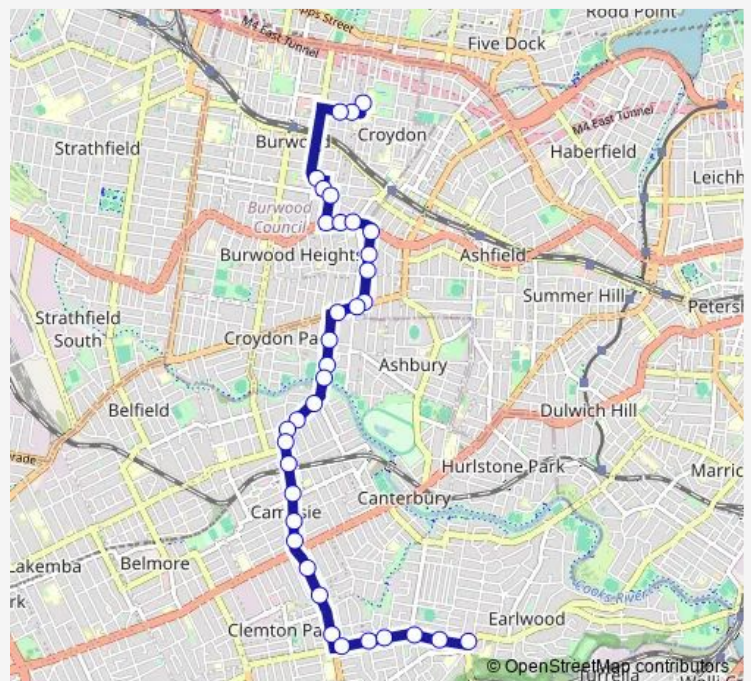

School Bus 599s Burwood Girls High School to Earlwood Shops

[Go to website](#)

Direction

Burwood Girls High School, Cheltenham Rd — Earlwood Shops, Homer St, Stand C

35 stops

[Open route schedule](#)

- Burwood Girls High School, Cheltenham Rd
- Queen St At Lucas Rd
- Victoria St At Boronia Av
- Fitzroy St After Shaftesbury Rd
- Tahlee St At Murray St
- Devonshire St After Murray St
- Devonshire St At Liverpool Rd
- Liverpool Rd Opp Brighton St
- Liverpool Rd At Malvern Av
- Greenhills St After Liverpool Rd
- Greenhills St At Mills St
- Greenhills St At Arthur St
- Greenhills St At Georges River Rd
- Georges River Rd Before Croydon Av
- Georges River Rd Opp Croydon Park Public School
- Brighton Av At Queensborough Rd
- Brighton Av At Albert Rd
- Croydon Park, Brighton Av
- Brighton Av After Moore St
- Brighton Av At Browning St

Route schedule

Burwood Girls High School, Cheltenham Rd — Earlwood Shops, Homer St, Stand C

Monday	15:30
Tuesday	15:30
Wednesday	15:30
Thursday	15:30
Friday	—
Saturday	—
Sunday	—

Route info

Direction: Burwood Girls High School, Cheltenham Rd

Stops: 35

Trip Duration: 0 hour 40 min

Lofts Garden, Brighton Av

Beamish St Opp Ninth Av

Campsie Station, Beamish St, Stand C

Beamish St At Evaline St

Beamish St At Unara St

Dan's Corner, Beamish St

Bexley Rd Before Cross St

Bexley Rd Opp Viccliffe Av

Bexley Rd After Calbina Rd

William St Opp Clemton Park Shops

William St Opp Main St

William St At Westfield St

William St After Woolcott St

William St Before Cameron Av