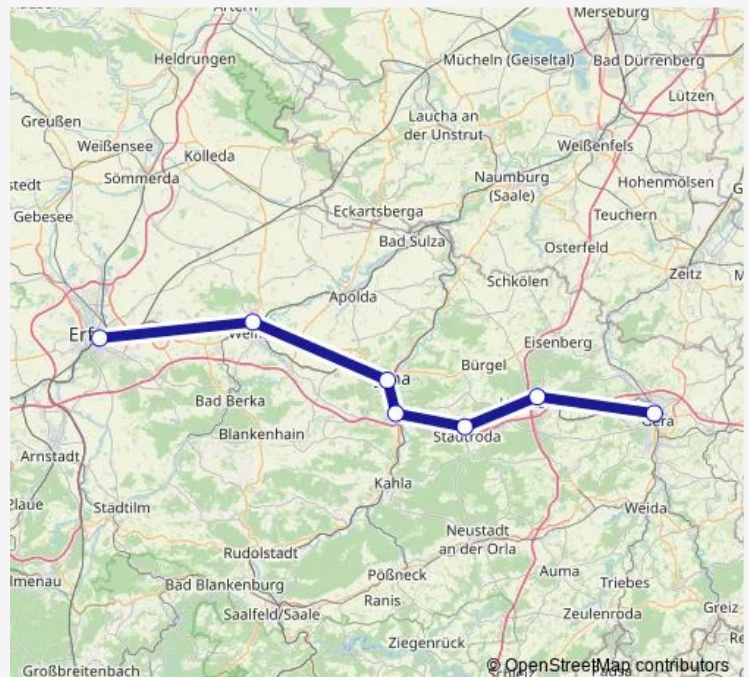

Stadtroda

Jena-Göschwitz

Jena West

Weimar

Erfurt Hbf

Route schedule

Gera Hbf — Erfurt Hbf

Monday 22:07

Tuesday 22:07

Wednesday 22:07

Thursday 22:07

Friday 22:07

Saturday —

Sunday —

Route info

Direction: Gera Hbf

Stops: 7

Trip Duration: 1 hour 18 min

Direction

Gera Hbf — Erfurt Hbf

7 stops

[Open route schedule](#)

Gera Hbf

Hermsdorf-Klosterlausnitz

Route info

Direction: Gera Hbf

Stops: 7

Trip Duration: 1 hour 7 min

Direction

Gera Hbf — Erfurt Hbf

7 stops

[Open route schedule](#)