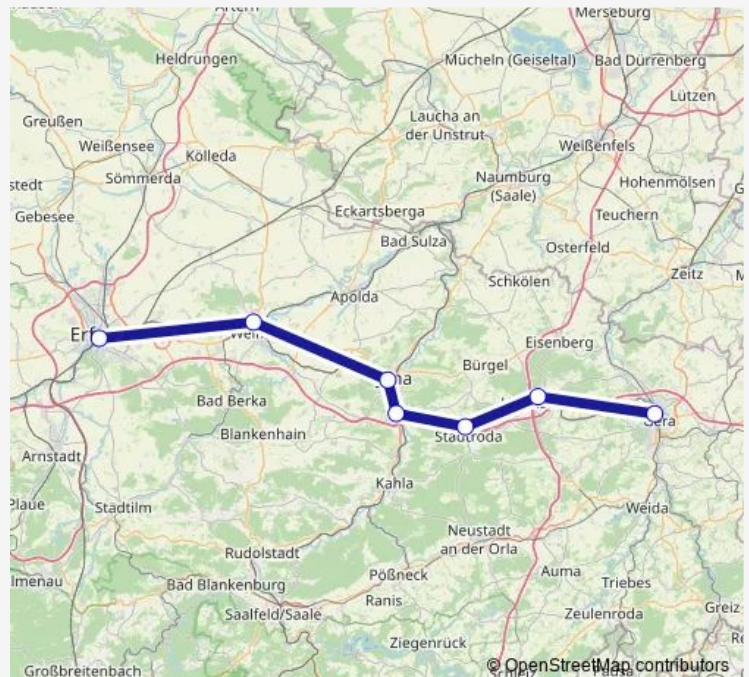

Rail RE21

[Go to website](#)

Direction

Gera Hbf — Erfurt Hbf

7 stops

[Open route schedule](#)

Gera Hbf

Hermsdorf-Klosterlausnitz

Stadtroda

Jena-Göschwitz

Jena West

Weimar

Erfurt Hbf

Route schedule

Gera Hbf — Erfurt Hbf

Monday 22:07

Tuesday 22:07

Wednesday 22:07

Thursday 22:07

Friday 22:07

Saturday —

Sunday —

Route info

Direction: Gera Hbf

Stops: 7

Trip Duration: 1 hour 7 min

RE21

Direction

Gera Hbf — Erfurt Hbf

7 stops

[Open route schedule](#)

Gera Hbf