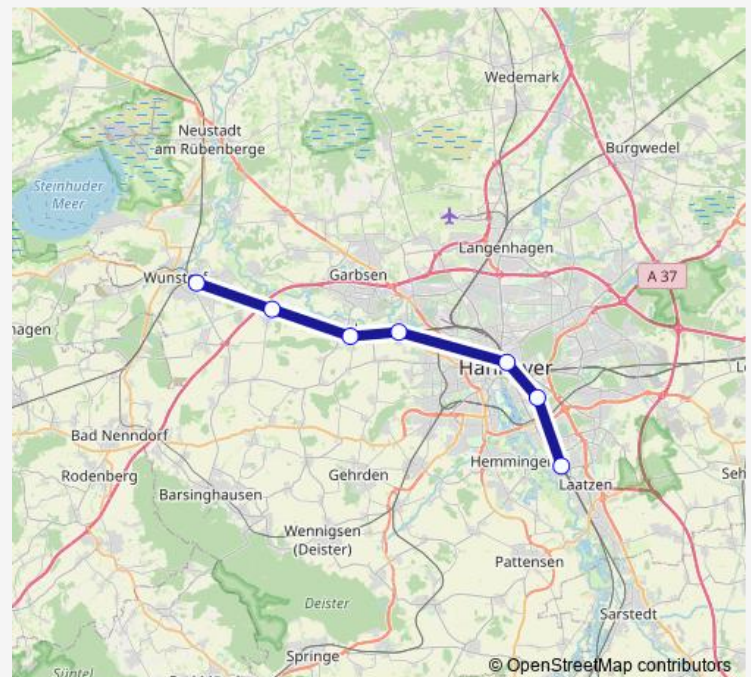

Rail S51

[Go to website](#)

Direction

Wunstorf — Hannover Messe/Laatzten

7 stops

[Open route schedule](#)

Wunstorf

Dedensen-Gümmer

Tuesday 06:15-17:33

Wednesday 06:15-17:33

Thursday 06:15-17:33

Friday 06:15-17:33

Saturday —

Sunday —

Route info

Direction: Wunstorf

Stops: 7

Trip Duration: 0 hour 35 min

■ S51

Direction

Hannover Messe/Laatzen — Seelze

5 stops

[Open route schedule](#)

Hannover Messe/Laatzen

Route info

Direction: Hannover Messe/Laatzen

Stops: 5

Trip Duration: 0 hour 18 min

S51 Rail time schedules and route maps are available in an offline PDF at busmaps.com. Use the busmaps.com website to see live bus times, train schedule or subway schedule, and step-by-step directions for all public transit in Hannover