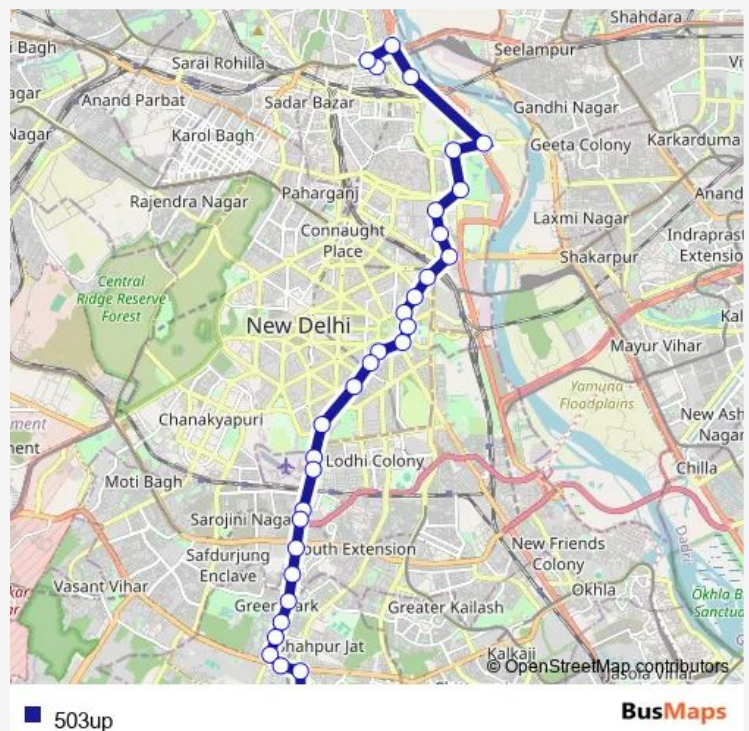

Prithvi Raj Road

SJ Madrasa

SJ Airport

Route schedule

Isbt Kashmere Gate Terminal — Begumpur (Malviya Nagar)

Monday 08:25-19:30

Tuesday 08:25-19:30

Wednesday 08:25-19:30

Thursday 08:25-19:30

Friday 08:25-19:30

Saturday 08:25-19:30

Sunday 08:25-19:30

Route info

Direction: Isbt Kashmere Gate Terminal

Stops: 34

Trip Duration: 1 hour 18 min