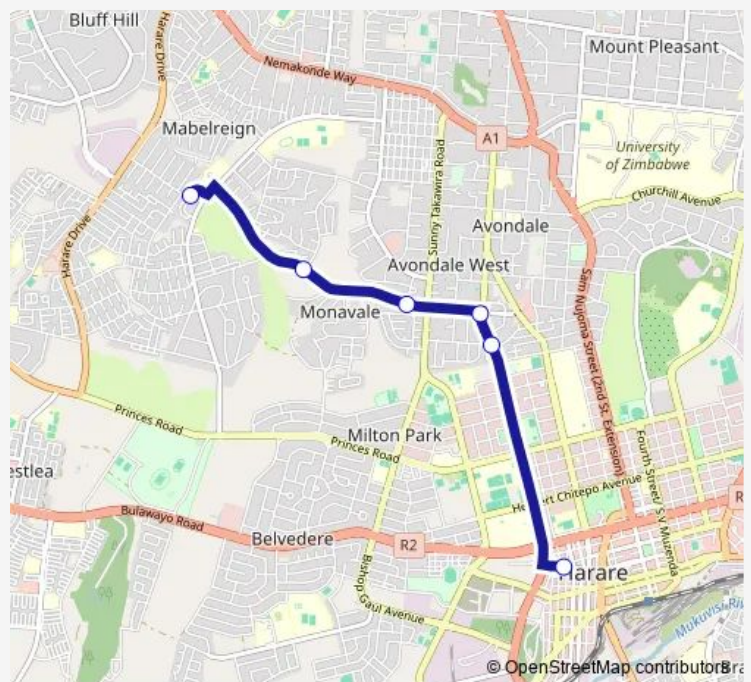

Communal Taxi Service Mbuya Nehanda Hub to Malbereign

[Go to website](#)

Direction

Corner Jason Moyo Avenue & Mbuya Nehanda Street — Malbereign Hub

6 stops

[Open route schedule](#)

Corner Jason Moyo Avenue & Mbuya Nehanda Street

Champions Bus Stop

Argyle Apartments Bus Stop

Corner Olwyn Avenue and Argyle Road

Flats Bus Stop, Corner Ridgeview Drive and Quendon Road

Malbereign Hub

Route schedule

Corner Jason Moyo Avenue & Mbuya Nehanda Street — Malbereign Hub

Monday 09:22

Tuesday 09:22

Wednesday 09:22

Thursday 09:22

Friday 09:22

Saturday 09:22

Sunday 09:22

Route info

Direction: Corner Jason Moyo Avenue & Mbuya Nehanda Street

Stops: 6

Trip Duration: 0 hour 19 min

Mbuya Nehanda Hub to Malbereign

Communal Taxi Service time schedules and route maps are available in an offline PDF at busmaps.com. Use the busmaps.com website to see live bus times, train schedule or subway schedule, and step-by-step directions for all public transit in Harare