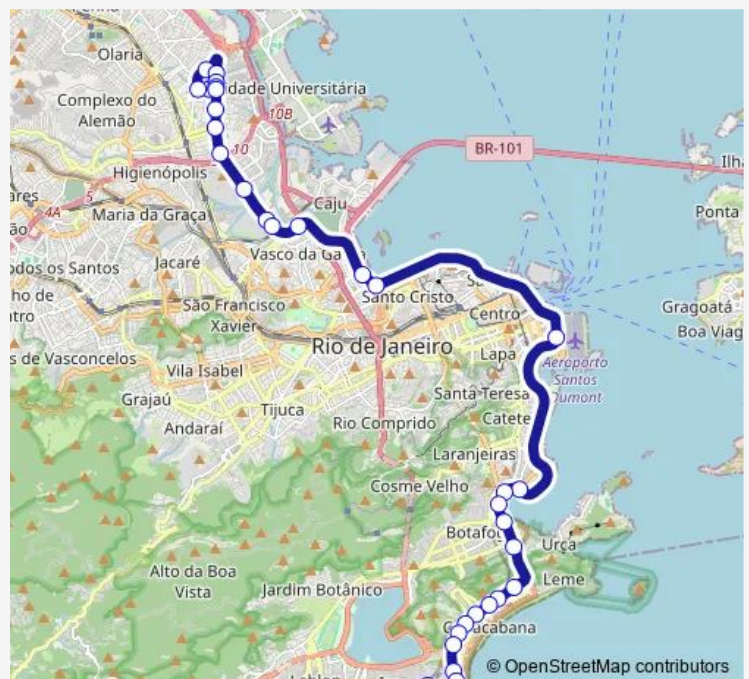

Mourisco

Route schedule

Teixeira Ribeiro — Ponto Final: General Osório : Rua Teixeira de Melo

Monday	00:00
Tuesday	00:00
Wednesday	00:00
Thursday	00:00
Friday	00:00
Saturday	00:00
Sunday	—

Route info

Direction: Teixeira Ribeiro

Stops: 33

Trip Duration: 1 hour 6 min

SPB483 — Parque União - General Osório

Casas & Gourmet Shopping

BRS 1,2,3,I: Duvivier

BRS 1,3,I: República do Peru

BRS 1,3,I: Hilário de Gouveia

BRS 1,3,I: Anita Garibaldi