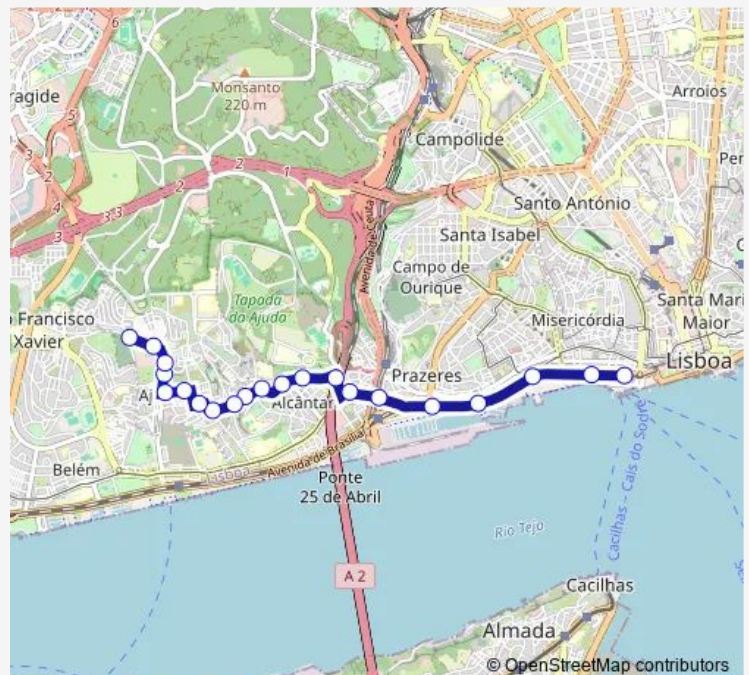

Friday 06:20-20:15

Saturday 06:50-19:25

Sunday —

Route info

Direction: Cais Sodré

Stops: 21

Trip Duration: 0 hour 0 min

■ 18e — Cemitério Ajuda - Cais Sodré