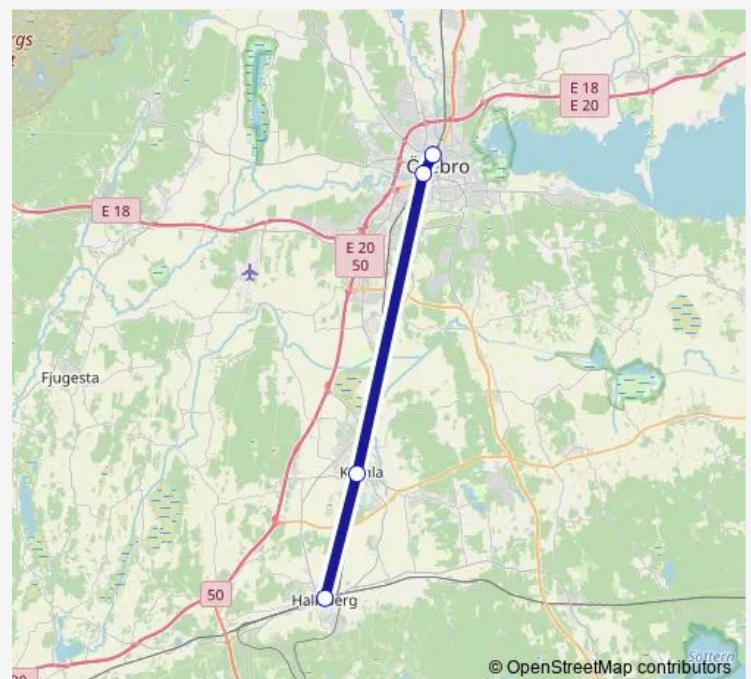

### Direction

undefined — undefined

0 stops

[Open route schedule](#)

### Route schedule

undefined — undefined

Monday	19:46
Tuesday	19:46
Wednesday	19:46
Thursday	19:46
Friday	19:46
Saturday	—
Sunday	—

### Route info

Direction:

Stops: 0

Trip Duration: — min

■ 8227

8227 Long Distance Trains time schedules and route maps are available in an offline PDF at [busmaps.com](https://busmaps.com). Use the [busmaps.com](https://busmaps.com) website to see live bus times, train schedule or subway schedule, and step-by-step directions for all public transit in OErebro