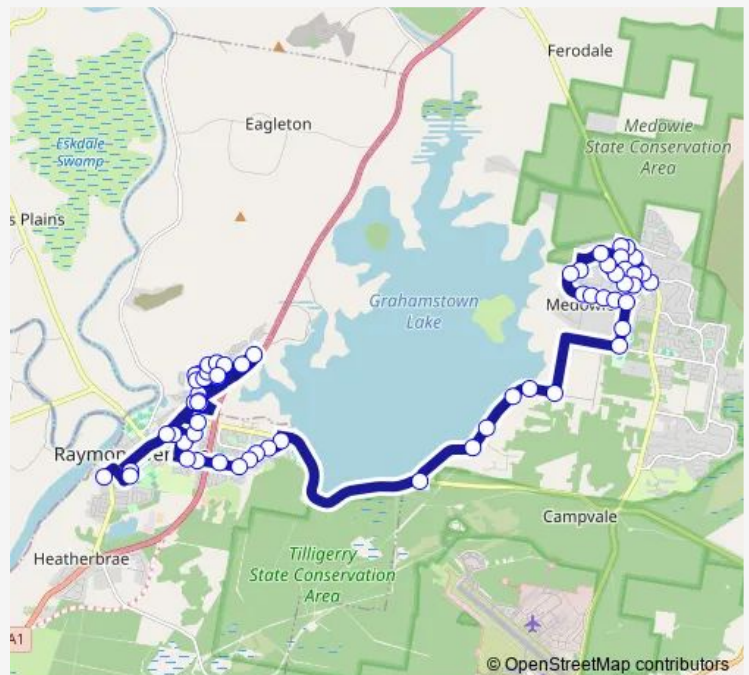

School Bus 1451 Medowie to Irrawang Hs

[Go to website](#)

**Direction**

Kirrang Dr Opp Fisher Rd — Raymond Terrace Primary School, Sturgeon St

62 stops

[Open route schedule](#)

- Kirrang Dr Opp Fisher Rd
- Fisher Rd After Kirrang Dr
- Fisher Rd Before Cole Cl
- Fisher Rd Before Lewis Dr
- Lewis Dr At Fisher Rd
- Lewis Dr After Fisher Rd
- 22 Lewis Dr
- Lewis Dr Opp Summers Cl
- Ryan Rd Before Cedar Cl
- Ryan Rd Before Chestnut Cl
- Ryan Rd At Court Rd
- Ryan Rd Before Kula Rd
- Abercrombie Rd After Ryan Rd
- Kula Rd Opp Evans Rd
- Kula Rd Opp Mcdonald Cl
- Kula Rd Opp Waropara Rd
- Kula Rd Before Karwin Rd
- Kula Rd Before Court Rd
- Kula Rd After Court Rd
- Kula Rd At Kirrang Dr
- Kirrang Dr At Wilga Rd

Route schedule

Kirrang Dr Opp Fisher Rd — Raymond Terrace Primary School, Sturgeon St

Monday	07:44
Tuesday	07:44
Wednesday	07:44
Thursday	07:44
Friday	07:44
Saturday	—
Sunday	—

Route info

Direction: Kirrang Dr Opp Fisher Rd

Stops: 62

Trip Duration: 1 hour 9 min

1451 — Medowie to Irrawang Hs

Kirrang Dr At Ferodale Rd

Lisadell Rd Opp Fairlands Rd

Grahamstown Rd After Kedahla Cl

Grahamstown Rd At Old Farm Rd

Grahamstown Rd At Lakeside Tce

Rees James Rd Opp Harold Rd (Hail And Ride)

Rees James Rd Opp Kuranga Av

Bellevue St After Rees James Rd

Dawson Rd Opp Holwell Cct

Dawson Rd At Woodlands Pl

Beaton Av At Dawson Rd

Fairchild St After Beaton Av