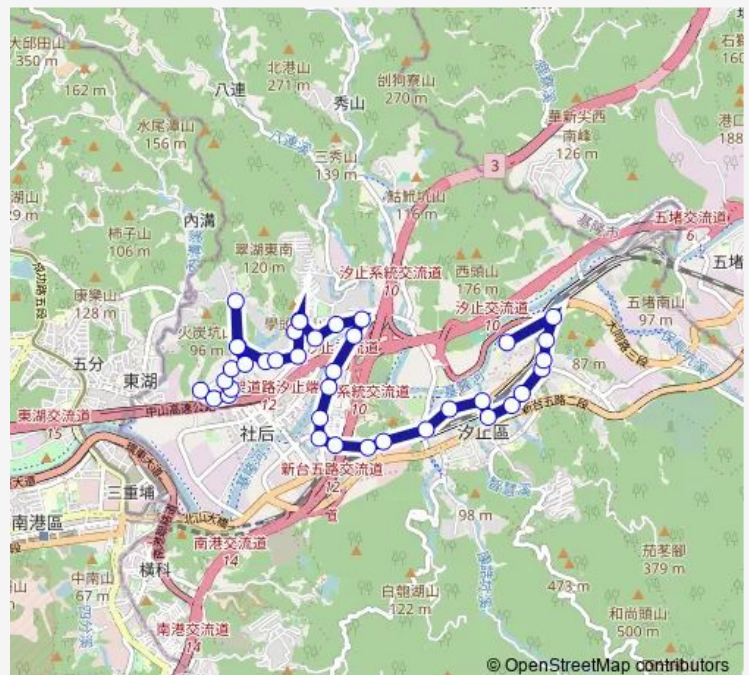

Thursday 06:40-21:55

Friday 06:40-21:55

Saturday 06:40-21:55

Sunday 06:40-21:55

Route info

Direction: 金龍國小(明峰街)

Stops: 38

Trip Duration: 12 hour 40 min