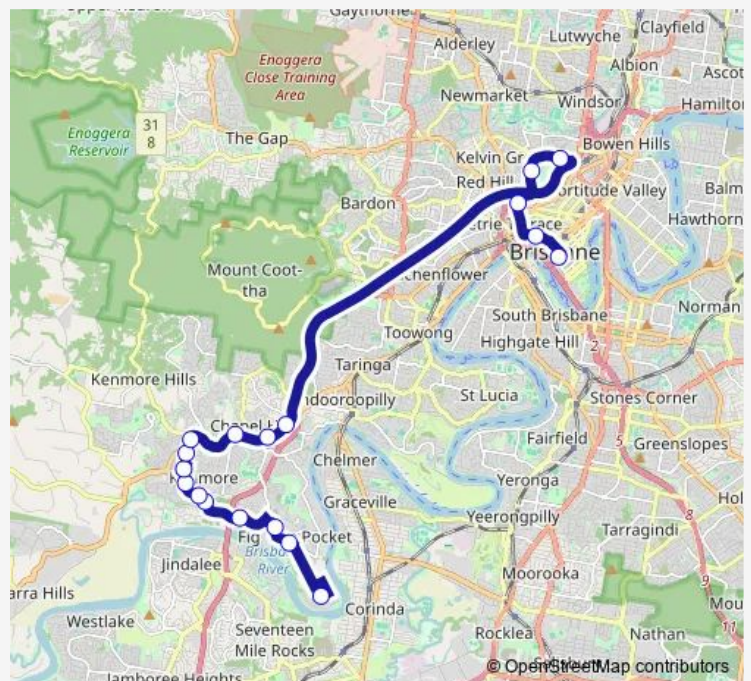

QUT Kelvin Grove station, platform 1

Normanby station, platform 1

Roma Street busway, platform 2

Ann Street Stop 12 at City Hall

Adelaide Street Stop 22 near City Hall

Adelaide Street Stop 28 near Hutton Lane

**Route schedule**

Fig Tree Pocket Rd at Mandalay, stop 44 — Adelaide Street Stop 28 near Hutton Lane

Monday	06:50-07:20
Tuesday	06:50-07:20
Wednesday	06:50-07:20
Thursday	06:50-07:20
Friday	06:50-07:20
Saturday	—
Sunday	—

**Route info**

Direction: Fig Tree Pocket Rd at Mandalay, stop 44

Stops: 20

Trip Duration: 0 hour 59 min

446 — Kenmore - City Rocket

## Route info

Direction: Ann Street Stop 5 at Orient Hotel

Stops: 20

Trip Duration: 1 hour 2 min