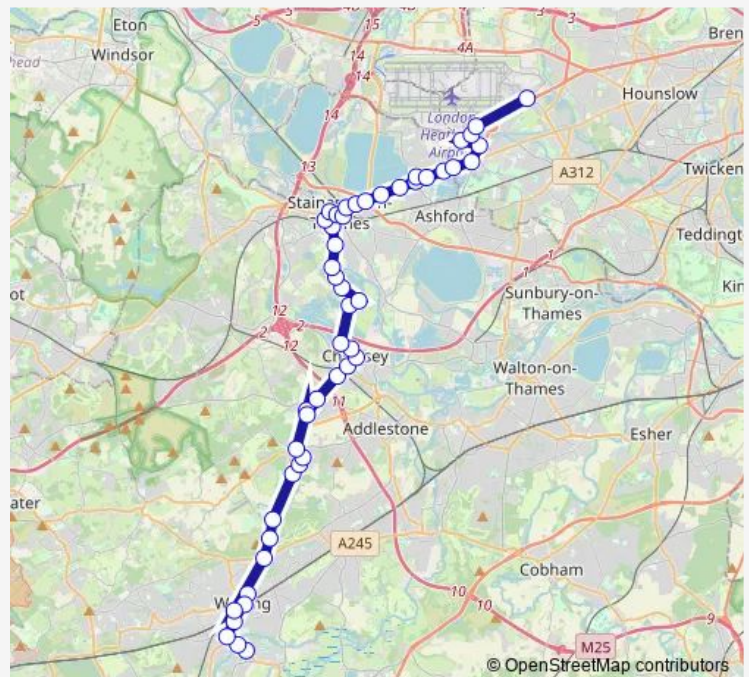

### Route schedule

Hatton Cross Station — Kingfield Green

Monday 05:50-23:15

Tuesday 05:50-23:15

Wednesday 05:50-23:15

Thursday 05:50-23:15

Friday 05:50-23:15

Saturday 06:05-23:15

### Route info

Direction: Hatton Cross Station

Stops: 52

Trip Duration: 1 hour 35 min

■ 446 — Hatton Cross - Staines - Chertsey - Woking

Mayfield Gardens

Green Lane

Blackett Close