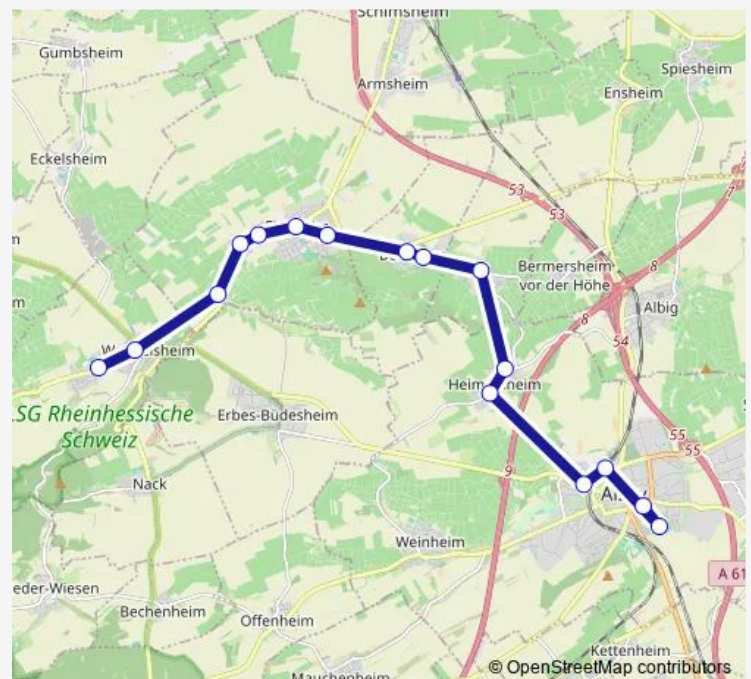

Uffhofen, Dorfplatz

Uffhofen, Geistermühle

Wendelsheim, Bahnhofstraße

Wendelsheim, Neugasse

### Route schedule

Alzey, ZOB Gymnasium — Wendelsheim, Neugasse

Monday 05:33-23:03

Tuesday 05:33-23:03

Wednesday 05:33-23:03

Thursday 05:33-23:03

Friday 05:33-00:38<sup>+1</sup>

Saturday 07:33-00:38<sup>+1</sup>

### Route info

Direction: Alzey, ZOB Gymnasium

Stops: 16

Trip Duration: 0 hour 35 min

446

BusMaps

## Direction

Alzey, Bahnhof — Wendelsheim, Neugasse

17 stops

[Open route schedule](#)

Alzey, Bahnhof

Alzey, ZOB Gymnasium

Alzey, G.-Heinemann-Sz

Alzey, Badeweg