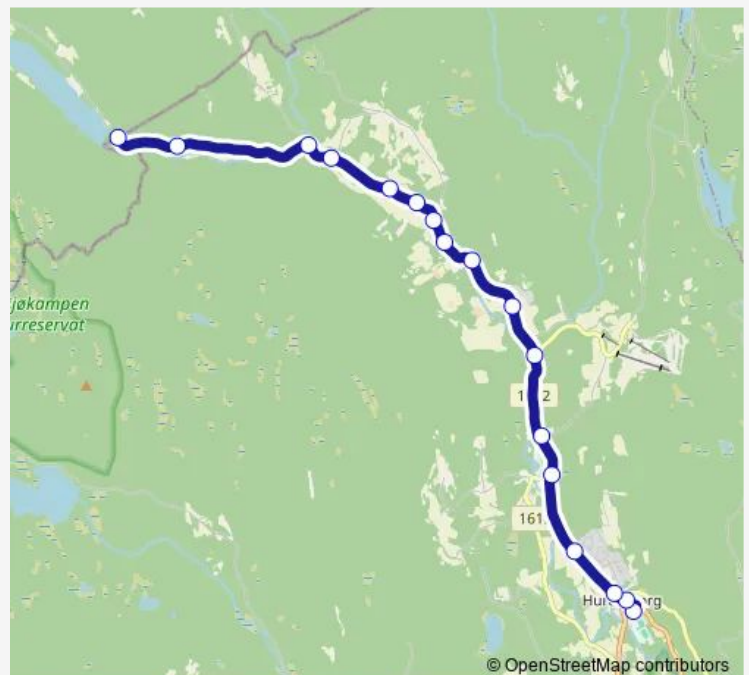

Direction

Vassenden — Nannestad vgs.

70 stops

[Open route schedule](#)

Vassenden

Dalen

Rognlikrysset

Garsjøbrua

Erikstellet

Lysgård

Garsjømoen

Sagmarka

Nordlisbrua

Flaen

Hurdal skisenter

Strømmen skole

Hurdal Verk

Hurdal kro

Hurdal torg vest

Knai

Knai gård

Gårder bensin

Prestegårdshagan

Hurdal kirke

Kjerkekretsen

Route schedule

Vassenden — Nannestad vgs.

Monday 07:05

Tuesday 07:05

Wednesday 07:05

Thursday 07:05

Friday 07:05

Saturday —

Sunday —

Route info

Direction: Vassenden

Stops: 70

Trip Duration: 1 hour 12 min