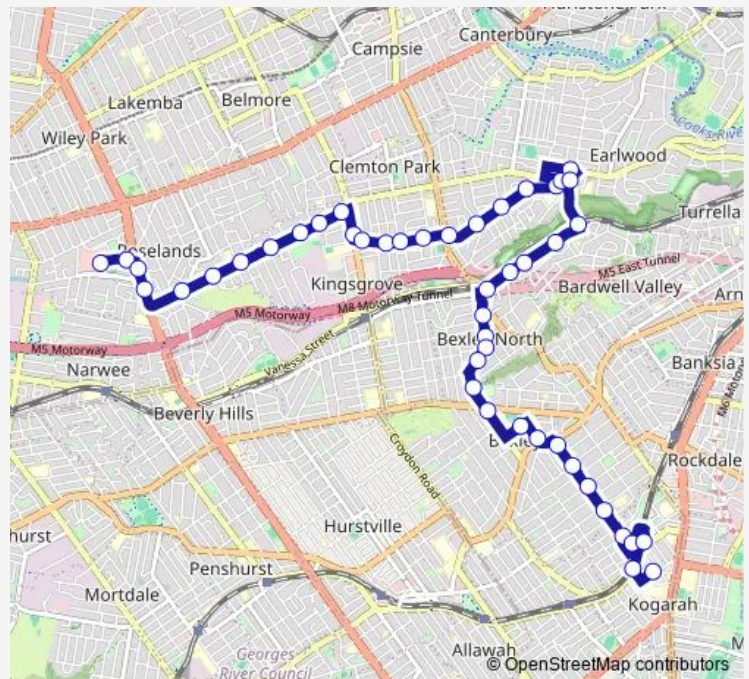

Homer St After Killara Av

Bexley Rd After Douglas St

New Illawarra Rd Opp Lynesta Av

New Illawarra Rd Opp Macdonald Cres

New Illawarra Rd Opp Tomkins St

New Illawarra Rd Opp Heath St

Route schedule

Roselands Shopping Centre, Roseland Av, Stand C — Kensington St At Wicks Ln

Monday 19:40-20:40

Tuesday 19:40-20:40

Wednesday 19:40-20:40

Thursday 19:40-20:40

Friday 19:40-20:40

Saturday —

Sunday —

Route info

Direction: Roselands Shopping Centre, Roseland Av, Stand C

Stops: 34

Trip Duration: 0 hour 28 min

446 — Roselands to St George Hospital

Bexley Aquatic Centre, Preddys Rd

Preddys Rd After Stoney Creek Rd

Bexley Park, Donnan St

Kogarah Station, Station St, Stand E

Kogarah Station, Railway Pde, Stand B

Railway Pde At Derby St

Kensington St At Wicks Ln

Direction

Kensington St At Wicks Ln — Roselands Shopping Centre,
Roseland Av, Stand C