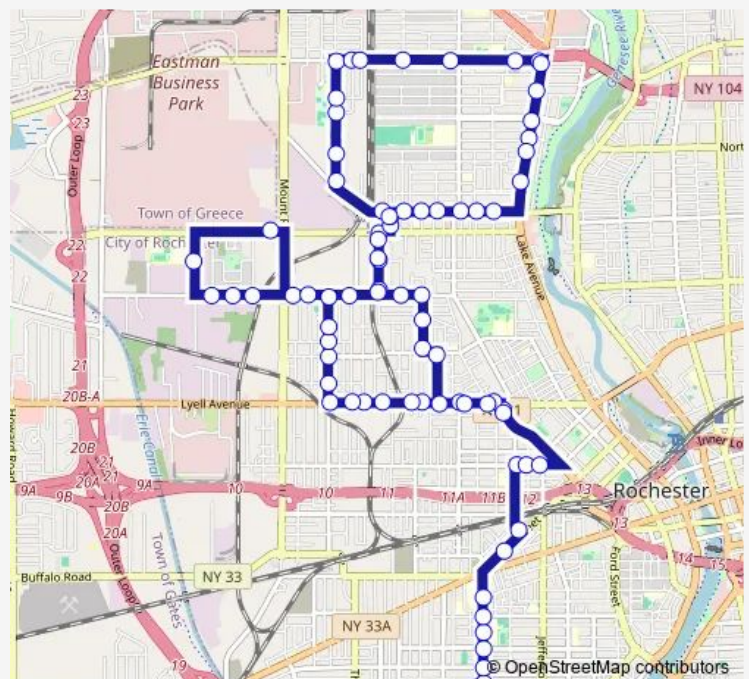

Thursday 14:40

Friday 11:10-14:40

Saturday —

Sunday —

Route info

Direction: Wilson Commencement Hs

Stops: 76

Trip Duration: 0 hour 50 min

446 — Lyell-Otis-Edgerton/Genesee

Glide & Freeland

Glide & Otis

Glide & Bergen

Glide & 980 Glide

Glide & Emerson

Lexington & Mt Read

Colfax & 575 Colfax