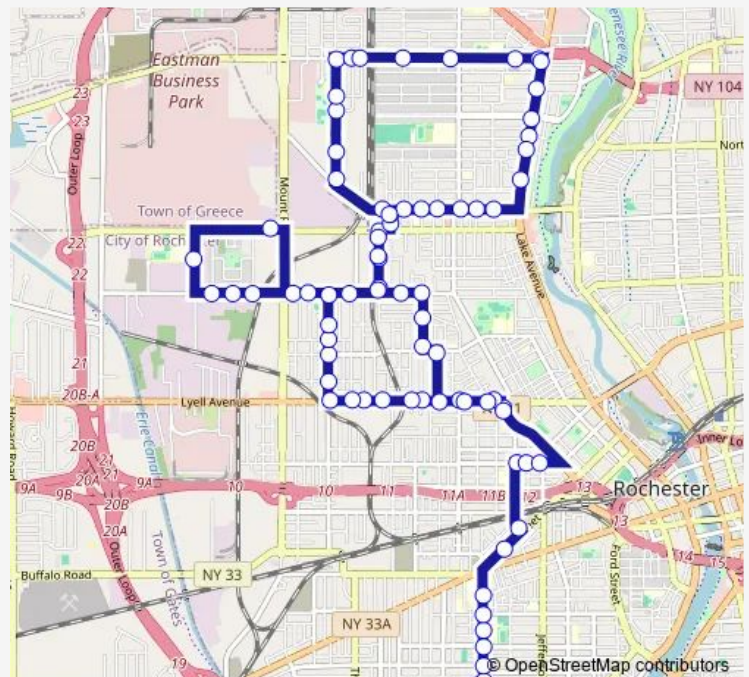

Thursday 14:40

Friday 11:10-14:40

Saturday —

Sunday —

Route info

Direction: Wilson Commencement Hs

Stops: 76

Trip Duration: 0 hour 50 min

446 — Lyell-Otis-Edgerton/Genesee

Glide & Freeland

Glide & Otis

Glide & Bergen

Glide & 980 Glide

Glide & Emerson

Lexington & Mt Read

Colfax & 575 Colfax