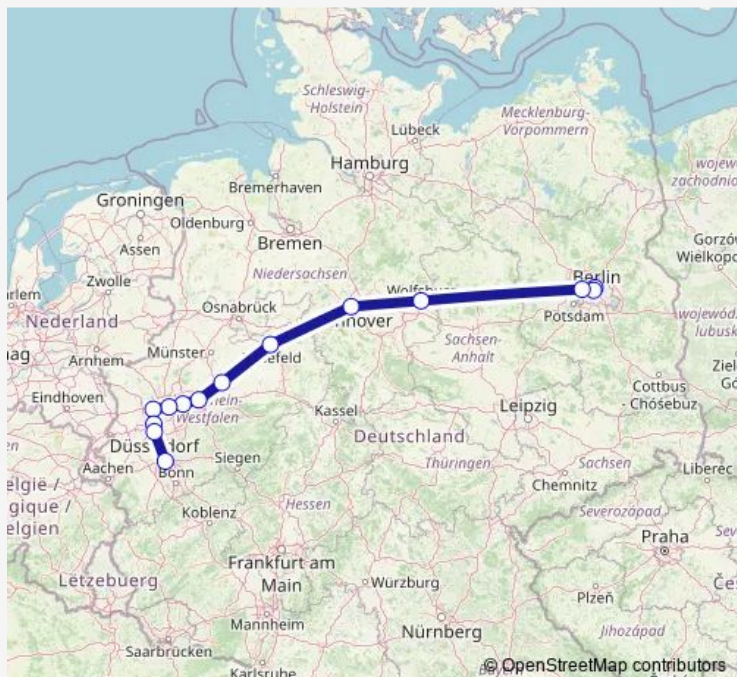

Berlin-Spandau

Wolfsburg Hbf

Hannover Hbf

Bielefeld Hbf

Hamm(Westf)

Dortmund Hbf

Bochum Hbf

Essen Hbf

Wednesday 13:35

Thursday 13:35

Friday 13:35

Saturday 13:35

Sunday 13:35

Route info

Direction: Berlin Gesundbrunnen

Stops: 14

Trip Duration: 4 hour 57 min

ICE 848

BusMaps

Direction

undefined — undefined

0 stops

[Open route schedule](#)

Route schedule

Dortmund Hbf

Bochum Hbf

Essen Hbf

Duisburg Hbf

Düsseldorf Flughafen

Düsseldorf Hbf

Köln Hbf

Route schedule