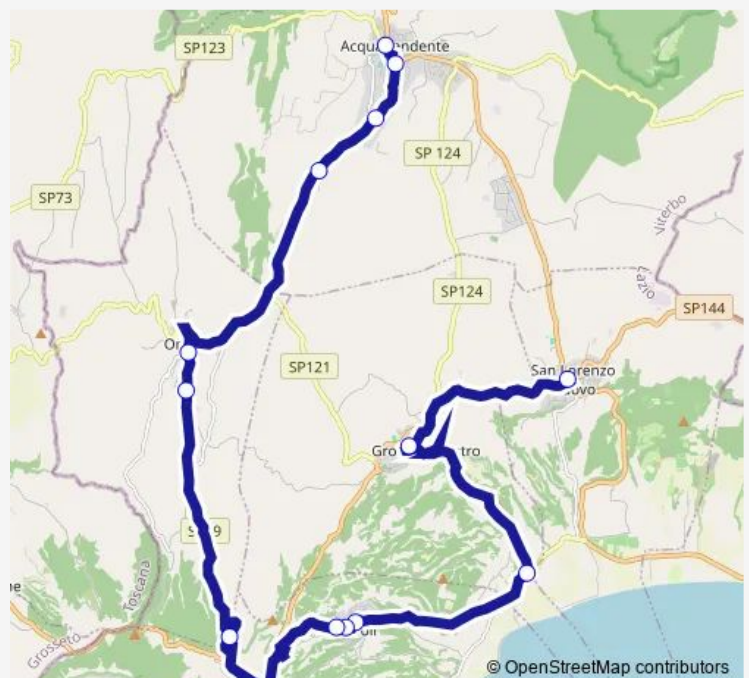

**Direction**

S.LORENZO NUOVO | via Acquapendente # f9012 — ACQUAPENDENTE | Ist. OMNICOMPRESIVO LEONARDO DA VINCI # f847

18 stops

[Open route schedule](#)

S.LORENZO NUOVO | via Acquapendente # f9012

GROTTE | Via Roma Via Moro # f932

ACQUAPENDENTE | Via Onanese Via Cassia # f918

ACQUAPENDENTE | Ist. OMNICOMPRESIVO LEONARDO DA VINCI # f847

Route schedule

S.LORENZO NUOVO | via Acquapendente # f9012 — ACQUAPENDENTE | Ist. OMNICOMPRESIVO LEONARDO DA VINCI # f847

Monday	10:00
Tuesday	10:00
Wednesday	10:00
Thursday	10:00
Friday	10:00
Saturday	10:00
Sunday	—

Route info

Direction: S.LORENZO NUOVO | via Acquapendente # f9012

Stops: 18

Trip Duration: 1 hour 0 min

Bus time schedules and route maps are available in an offline PDF at [busmaps.com](https://busmaps.com). Use the [busmaps.com](https://busmaps.com) website to see live bus times, train schedule or subway schedule, and step-by-step directions for all public transit in Latera