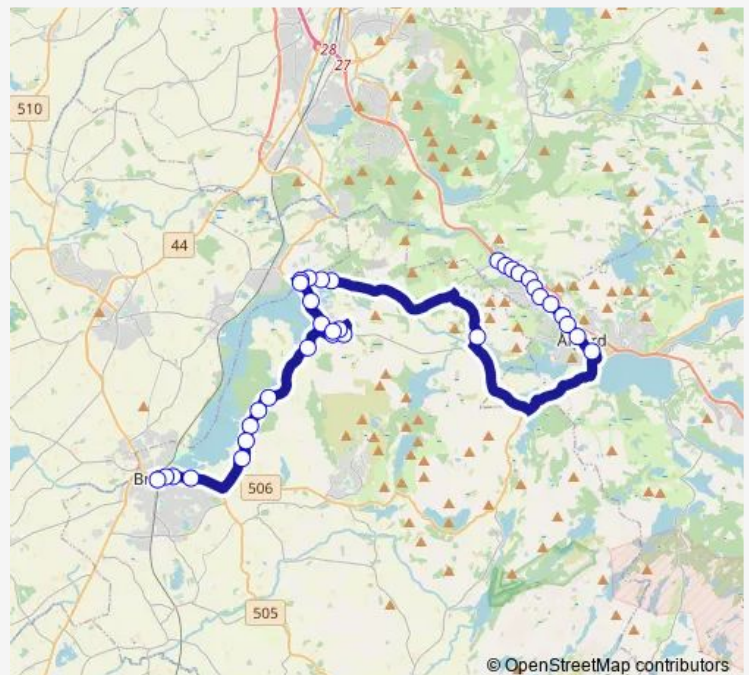

Friday 06:50

Saturday —

Sunday —

Route info

Direction: Figgjohuset

Stops: 34

Trip Duration: 0 hour 47 min

■ SK2100

BusMaps

Håholen

Kalvahagen

Ungdomsvegen

Kvednalsbakken

Heiane

Njåskogen

Njåskogen sør