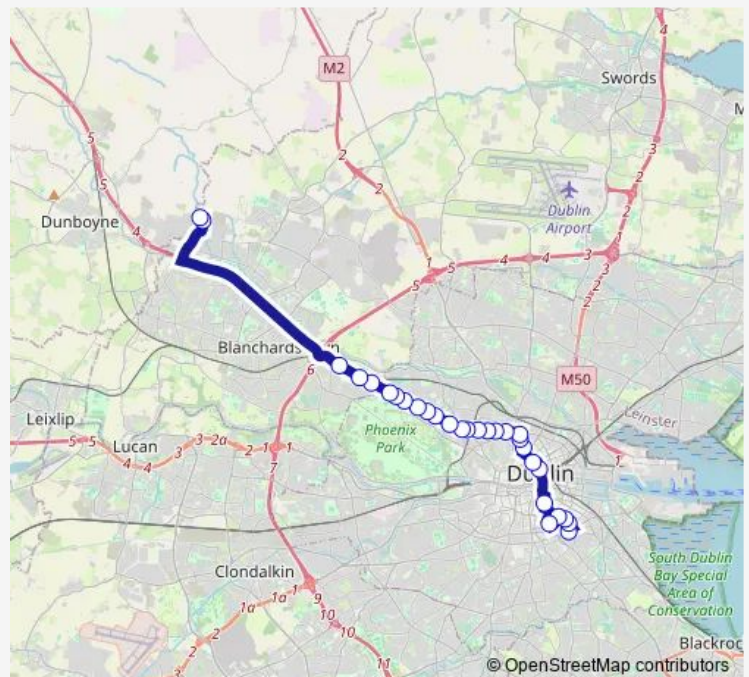

## Bus 38D IBM Damastown via N3 - Burlington Rd

[Go to website](#)

### Route info

Direction: Mespil Hotel

Stops: 29

Trip Duration: 1 hour 0 min

38D — IBM Damastown via N3 - Burlington Rd

Ashtown Grove

Kempton

Ashtown Roundabout

Phoenix Park Avenue

Parkway Station

Morgan Place

IBM Campus

Damastown Ibm

**Direction**

Damastown Ibm — Burlington Road

36 stops