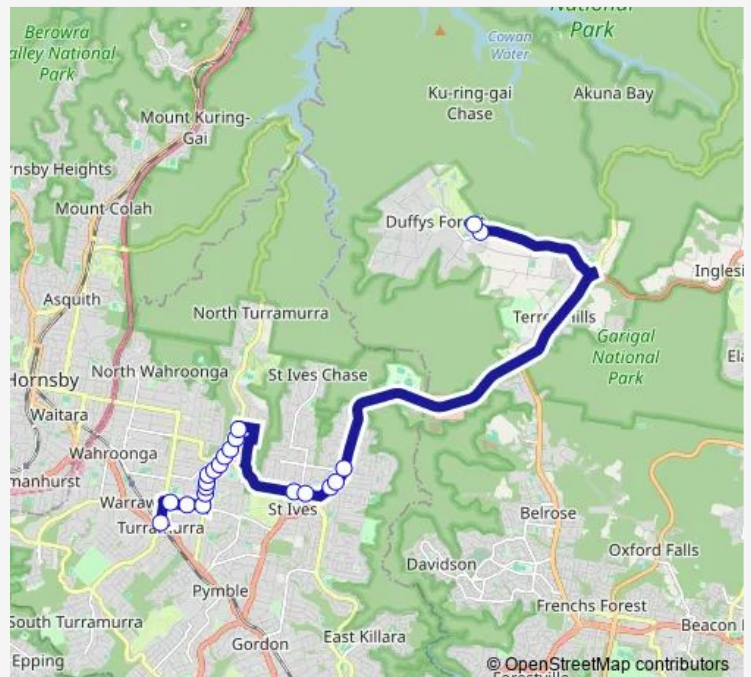

# School Bus 8034 Turrumurra Station to Northern Beaches School

[Go to website](#)

**Direction**

Turrumurra Station, Stand A — Northern Beaches Christian School, Echunga Rd

21 stops

[Open route schedule](#)

- Turrumurra Station, Stand A
- Brentwood Av At Gilroy Rd
- Boomerang St After Ku-Ring-Gai Av
- Boomerang St At Bobbin Head Rd
- Bobbin Head Rd Opp Coolabah Av
- Bobbin Head Rd Opp Canberra Av
- Bobbin Head Rd At Karloo St
- Bobbin Head Rd Before Nambucca St
- Bobbin Head Rd After Nambucca St
- Bobbin Head Rd Opp Spurwood Rd
- Bobbin Head Rd Opp Turrumurra Bowling Club
- Bobbin Head Rd Opp Keats Rd
- Bobbin Head Rd Opp Allara Av
- Bobbin Head Rd Opp Turrumurra North Public School
- Killeaton St Opp St Ives Bowling And Recreation Club
- Killeaton St At Kenthurst Rd
- Mona Vale Rd At Garrick Rd
- Mona Vale Rd At Douglas St
- Mona Vale Rd Opp Brigidine College St Ives
- Booralie Rd At Echunga Rd

**Route schedule**

Turrumurra Station, Stand A — Northern Beaches Christian School, Echunga Rd

Monday	07:55
Tuesday	07:55
Wednesday	07:55
Thursday	07:55
Friday	07:55
Saturday	—
Sunday	—

**Route info**

Direction: Turrumurra Station, Stand A

Stops: 21

Trip Duration: 0 hour 40 min

8034 School Bus time schedules and route maps are available in an offline PDF at [busmaps.com](https://busmaps.com). Use the [busmaps.com](https://busmaps.com) website to see live bus times, train schedule or subway schedule, and step-by-step directions for all public transit in Sydney