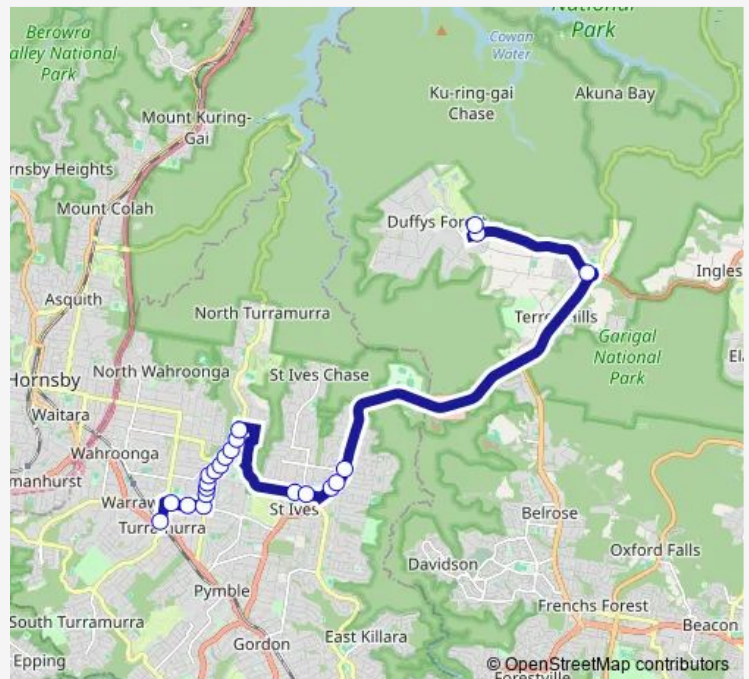

School Bus 8034 Turrumurra Station to Northern Beaches School

[Go to website](#)

Direction

Turrumurra Station, Stand D — Northern Beaches Christian School, Echunga Rd

22 stops

[Open route schedule](#)

- Turrumurra Station, Stand D
- Brentwood Av At Gilroy Rd
- Boomerang St After Ku-Ring-Gai Av
- Boomerang St At Bobbin Head Rd
- Bobbin Head Rd Opp Coolabah Av
- Bobbin Head Rd Opp Canberra Av
- Bobbin Head Rd At Karloo St
- Bobbin Head Rd Before Nambucca St
- Bobbin Head Rd After Nambucca St
- Bobbin Head Rd Opp Spurwood Rd
- Bobbin Head Rd Opp Turrumurra Bowling Club
- Bobbin Head Rd Opp Keats Rd
- Bobbin Head Rd Opp Allara Av
- Bobbin Head Rd Opp Turrumurra North Public School
- Killeaton St Opp St Ives Bowling And Recreation Club
- Killeaton St At Kenthurst Rd
- Mona Vale Rd At Garrick Rd
- Mona Vale Rd At Douglas St
- Mona Vale Rd Opp Brigidine College
- Booralie Rd Opp Booralie Rd Shops

Route schedule

Turrumurra Station, Stand D — Northern Beaches Christian School, Echunga Rd

Monday	07:55
Tuesday	07:55
Wednesday	07:55
Thursday	07:55
Friday	07:55
Saturday	—
Sunday	—

Route info

Direction: Turrumurra Station, Stand D

Stops: 22

Trip Duration: 0 hour 40 min

Sydney Japanese School

Northern Beaches Christian School, Echunga Rd

8034 School Bus time schedules and route maps are available in an offline PDF at busmaps.com. Use the busmaps.com website to see live bus times, train schedule or subway schedule, and step-by-step directions for all public transit in Sydney

The schedule is provided in the local timezone. Times with "(+1)" indicate departures on the next day.

PDF file created on 2025-02-26

2024 BusMaps.com - All Rights Reserved