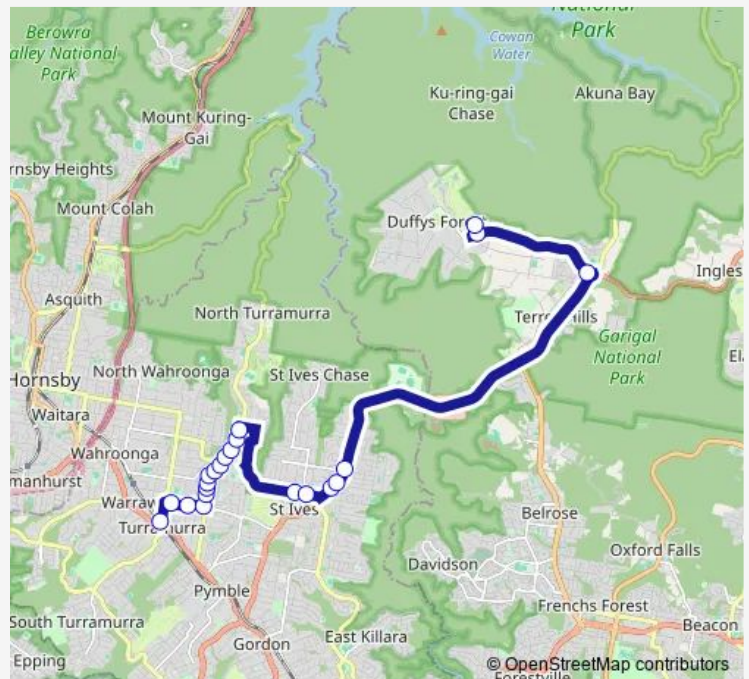

School Bus 8034 Turrumurra Station to Northern Beaches School

[Go to website](#)

**Direction**

Turrumurra Station, Stand D — Northern Beaches Christian School, Echunga Rd

22 stops

[Open route schedule](#)

- Turrumurra Station, Stand D
- Brentwood Av At Gilroy Rd
- Boomerang St After Ku-Ring-Gai Av
- Boomerang St At Bobbin Head Rd
- Bobbin Head Rd Opp Coolabah Av
- Bobbin Head Rd Opp Canberra Av
- Bobbin Head Rd At Karloo St
- Bobbin Head Rd Before Nambucca St
- Bobbin Head Rd After Nambucca St
- Bobbin Head Rd Opp Spurwood Rd
- Bobbin Head Rd Opp Turrumurra Bowling Club
- Bobbin Head Rd Opp Keats Rd
- Bobbin Head Rd Opp Allara Av
- Bobbin Head Rd Opp Turrumurra North Public School
- Killeaton St Opp St Ives Bowling And Recreation Club
- Killeaton St At Kenthurst Rd
- Mona Vale Rd At Garrick Rd
- Mona Vale Rd At Douglas St
- Mona Vale Rd Opp Brigidine College
- Booralie Rd Opp Booralie Rd Shops

Route schedule

Turrumurra Station, Stand D — Northern Beaches Christian School, Echunga Rd

Monday	07:55
Tuesday	07:55
Wednesday	07:55
Thursday	07:55
Friday	07:55
Saturday	—
Sunday	—

Route info

Direction: Turrumurra Station, Stand D

Stops: 22

Trip Duration: 0 hour 40 min

Sydney Japanese School

Northern Beaches Christian School, Echunga Rd

8034 School Bus time schedules and route maps are available in an offline PDF at [busmaps.com](https://busmaps.com). Use the [busmaps.com](https://busmaps.com) website to see live bus times, train schedule or subway schedule, and step-by-step directions for all public transit in Sydney

The schedule is provided in the local timezone. Times with "(+1)" indicate departures on the next day.

PDF file created on 2025-01-16

2024 BusMaps.com - All Rights Reserved