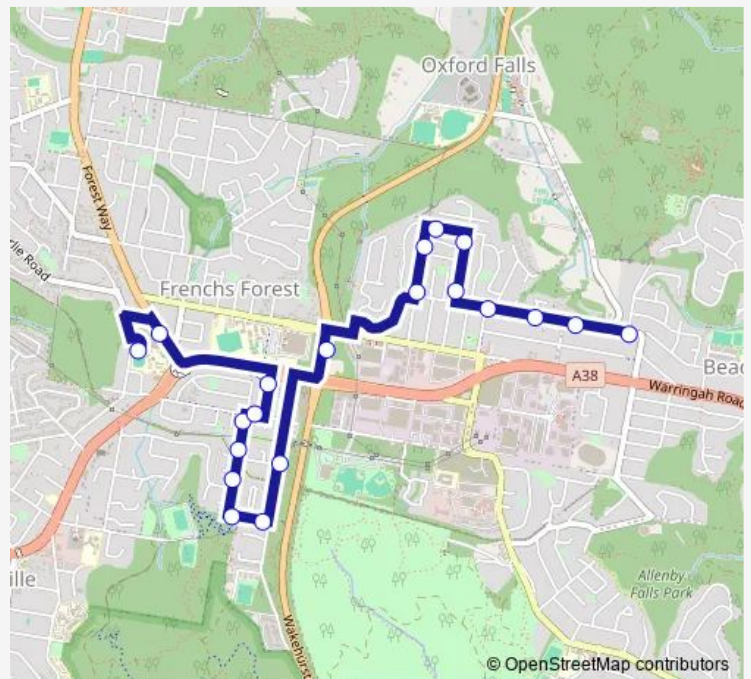

School Bus 737n Oxford Falls Road and Brooker to Frenchs Forest Public School

[Go to website](#)

Direction

Oxford Falls Rd Opp Brooker Av — Frenchs Forest Public School, Sorlie Pl

20 stops

[Open route schedule](#)

- Oxford Falls Rd Opp Brooker Av
- Iris St Before Jones St
- Iris St Opp Karabah Pl
- Iris St At Patanga Rd
- Paxton St After Iris St
- Paxton St At Valley View Way
- Poulton Pde Before Romford Rd
- Romford Rd At Robyn Av
- Romford Rd At Iris St
- Wakehurst Pwy After Frenchs Forest Rd
- Bantry Bay Rd Opp Garner Av
- Yarraman Av At Bantry Bay Rd
- Yarraman Av At Rangers Retreat Rd
- Rangers Retreat Rd Before Kyogle Pl
- Rangers Retreat Rd Opp Garner Av
- Rangers Retreat Rd At Fitzpatrick Av
- Fitzpatrick Av Before Hilmer St
- Hilmer St Opp Primrose Av
- Forestway Shopping Centre, Forest Way
- Frenchs Forest Public School, Sorlie Pl

Route schedule

Oxford Falls Rd Opp Brooker Av — Frenchs Forest Public School, Sorlie Pl

Monday	08:39
Tuesday	08:39
Wednesday	08:39
Thursday	08:39
Friday	08:39
Saturday	—
Sunday	—

Route info

Direction: Oxford Falls Rd Opp Brooker Av

Stops: 20

Trip Duration: 0 hour 19 min

737n — Oxford Falls Road and Brooker to Frenchs Forest Public School

737n School Bus time schedules and route maps are available in an offline PDF at busmaps.com. Use the busmaps.com website to see live bus times, train schedule or subway schedule, and step-by-step directions for all public transit in Sydney