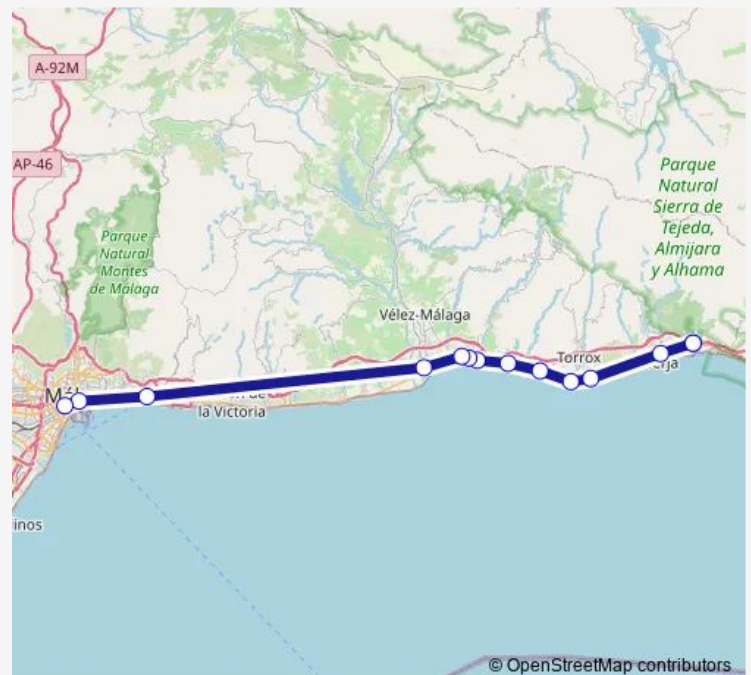

Puerto Malaga

Malaga

Route schedule

Maro — Malaga

Monday 07:00-20:50

Tuesday 07:00-20:50

Wednesday 07:00-20:50

Thursday 07:00-20:50

Friday 07:00-20:50

Saturday 07:00-20:50

Sunday 07:00-20:50

Route info

Direction: Maro

Stops: 14

Trip Duration: 1 hour 45 min

ALSA - Maro-Mal Bus time schedules and route maps are available in an offline PDF at busmaps.com. Use the busmaps.com website to see live bus times, train schedule or subway schedule, and step-by-step directions for all public transit in Algarrobo