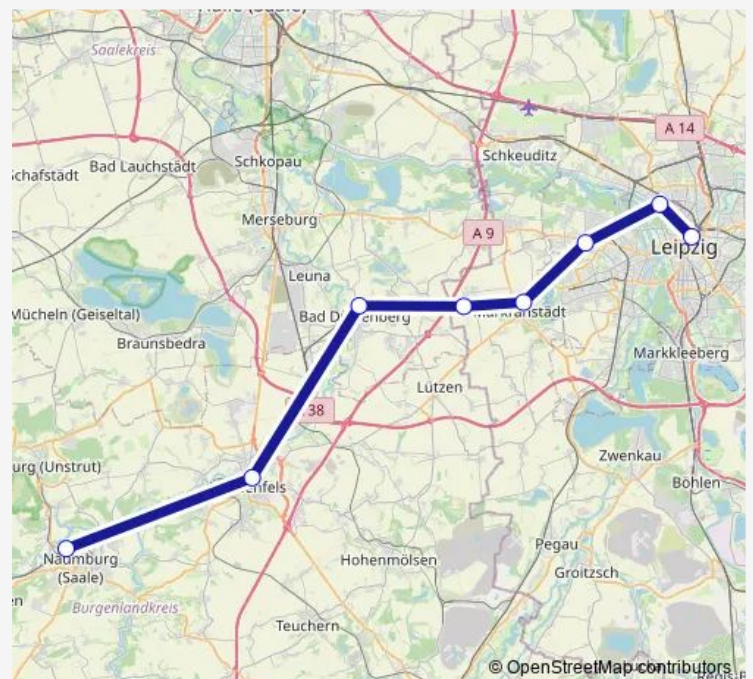

### Direction

Leipzig Hbf — Jena Saalbf

9 stops

[Open route schedule](#)

Leipzig Hbf

Leipzig-Möckern

Markranstädt

Bad Dürrenberg

Weißenfels

Naumburg (Saale) Hbf

Bad Kösen

Camburg (Saale)

Jena Saalbf

### Route schedule

Leipzig Hbf — Jena Saalbf

Monday —

Tuesday —

Wednesday 20:50

Thursday 20:50

Friday —

Saturday —

### Route info

Direction: Leipzig Hbf

Stops: 9

Trip Duration: 1 hour 7 min

RE 15