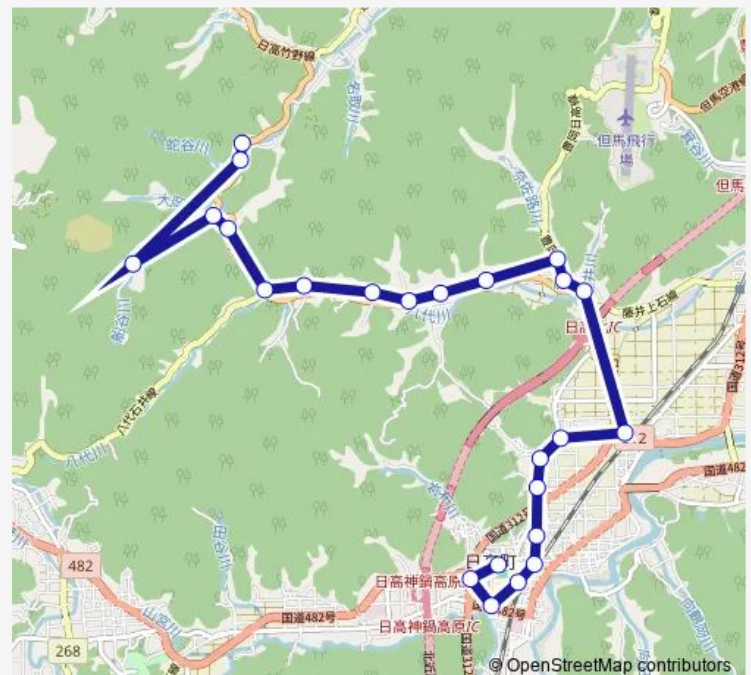

河江大岡口

### Route schedule

市役所日高庁舎 — 小河江

Monday 12:06-16:20

Tuesday 12:06-16:20

Wednesday 12:06-16:20

Thursday 12:06-16:20

Friday 12:06-16:20

Saturday —

### Route info

Direction: 市役所日高庁舎

Stops: 24

Trip Duration: 0 hour 29 min

イナカ-八代線

BusMaps

河江

上小河江

## Route info

Direction: 小河江

Stops: 24

Trip Duration: 0 hour 29 min

イナカ-八代線 Bus time schedules and route maps are available in an offline PDF at [busmaps.com](https://busmaps.com). Use the [busmaps.com](https://busmaps.com) website to see live bus times, train schedule or subway schedule, and step-by-step directions for all public transit in Toyooka