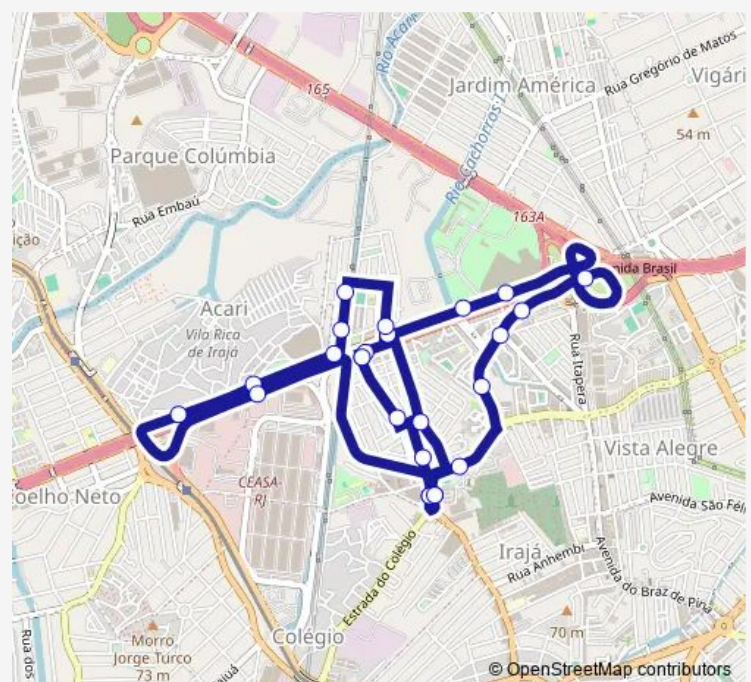

Bus LECD85 Irajá - Conjunto Iapc

[Go to website](#)

Direction

Ponto Final: Irajá : Horácio Wells — Ponto Final: Irajá : Horácio Wells

25 stops

[Open route schedule](#)

Ponto Final: Irajá : Horácio Wells

Horácio Wells

Passarela 28

CEASA

Supermercados Guanabara - Irajá

Route schedule

Ponto Final: Irajá : Horácio Wells — Ponto Final: Irajá : Horácio Wells

Monday	00:00
Tuesday	00:00
Wednesday	00:00
Thursday	00:00
Friday	00:00
Saturday	00:00
Sunday	—

Route info

Direction: Ponto Final: Irajá : Horácio Wells

Stops: 25

Trip Duration: 0 hour 27 min

LECD85 — Irajá - Conjunto Iapc

Supermercados Guanabara - Irajá

Água Grande

Brás de Andrade Melo

Ponto Final: Irajá : Horácio Wells

LECD85 Bus time schedules and route maps are available in an offline PDF at busmaps.com. Use the busmaps.com website to see live bus times, train schedule or subway schedule, and step-by-step directions for all public transit in Rio de Janeiro