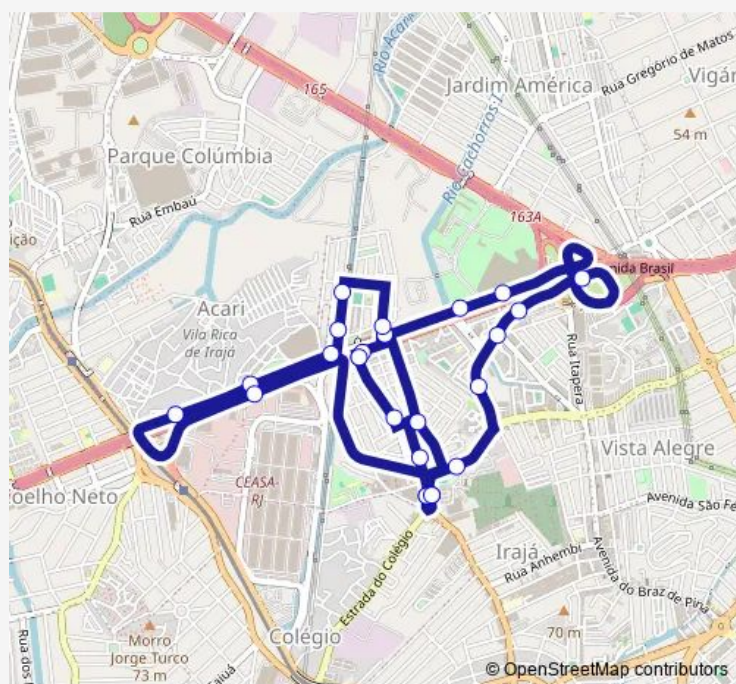

Bus Lecd85 Irajá - Conjunto Iapc

[Go to website](#)

**Direction**

Ponto Final: Irajá : Horácio Wells — Ponto Final: Irajá : Horácio Wells

25 stops

[Open route schedule](#)

Ponto Final: Irajá : Horácio Wells

Conjunto Amarelinho

Passarela 28

Ceasa

Supermercados Guanabara - Irajá

**Route schedule**

Ponto Final: Irajá : Horácio Wells — Ponto Final: Irajá : Horácio Wells

Monday	00:00
Tuesday	00:00
Wednesday	00:00
Thursday	00:00
Friday	00:00
Saturday	00:00
Sunday	—

**Route info**

Direction: Ponto Final: Irajá : Horácio Wells

Stops: 25

Trip Duration: 0 hour 27 min

Lecd85 — Irajá - Conjunto Iapc

Supermercados Guanabara - Irajá

Água Grande

Brás de Andrade Melo

Ponto Final: Irajá : Horácio Wells

Lecd85 Bus time schedules and route maps are available in an offline PDF at [busmaps.com](https://busmaps.com). Use the [busmaps.com](https://busmaps.com) website to see live bus times, train schedule or subway schedule, and step-by-step directions for all public transit in Rio de Janeiro