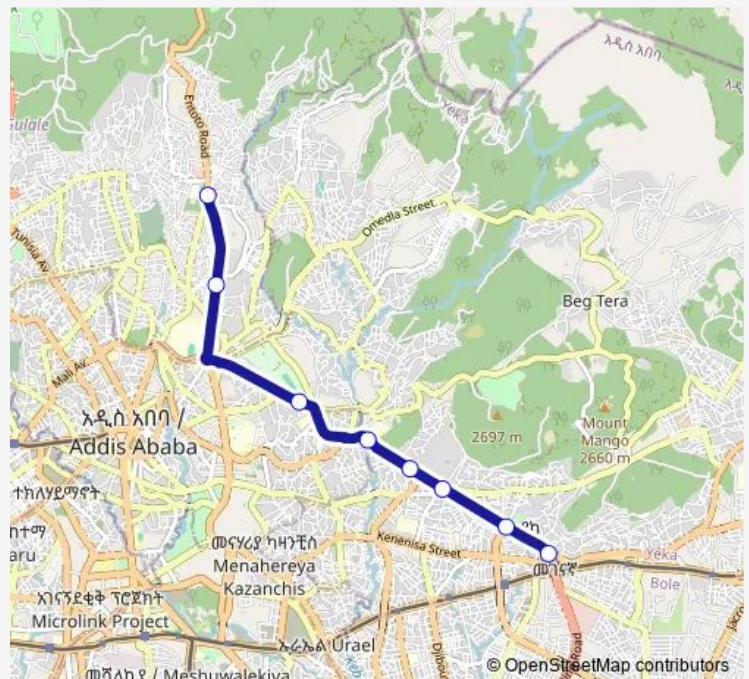

Bus AB080 Shero Meda ↔ Megenagna

[Go to website](#)

Direction

Megenagna — Shero Meda

8 stops

[Open route schedule](#)

Megenagna

Abebe Sook

Monday 06:00

Tuesday 06:00

Wednesday 06:00

Thursday 06:00

Friday 06:00

Saturday 06:00

Sunday 06:00

Route info

Direction: Megenagna

Stops: 8

Trip Duration: 0 hour 34 min

AB080 — Shero Meda ↔ Megenagna

Direction

Shero Meda — Megegnagna

8 stops

[Open route schedule](#)

Route schedule

Shero Meda — Megegnagna

Monday	06:00
Tuesday	06:00
Wednesday	06:00
Thursday	06:00
Friday	06:00
Saturday	06:00
Sunday	06:00

Route info

Direction: Shero Meda

Stops: 8

Trip Duration: 0 hour 45 min