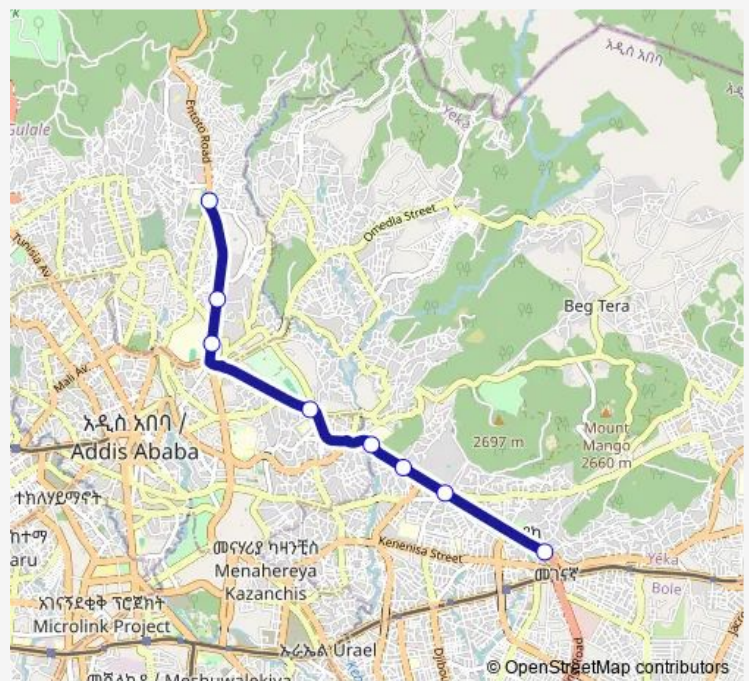

### Direction

Shero Meda — Megenagna

8 stops

[Open route schedule](#)

Shero Meda

Teferi Mekonen

Menlik Hospital

Kokebe Tsebah (Kebena)

### Route schedule

Shero Meda — Megenagna

Monday 06:00

Tuesday 06:00

Wednesday 06:00

Thursday 06:00

Friday 06:00

Saturday 06:00

### Route info

Direction: Shero Meda

Stops: 8

Trip Duration: 0 hour 45 min

Ab080 — Shero Meda ↔ Megenagna

**Direction**

Megenagna — Shero Meda

8 stops