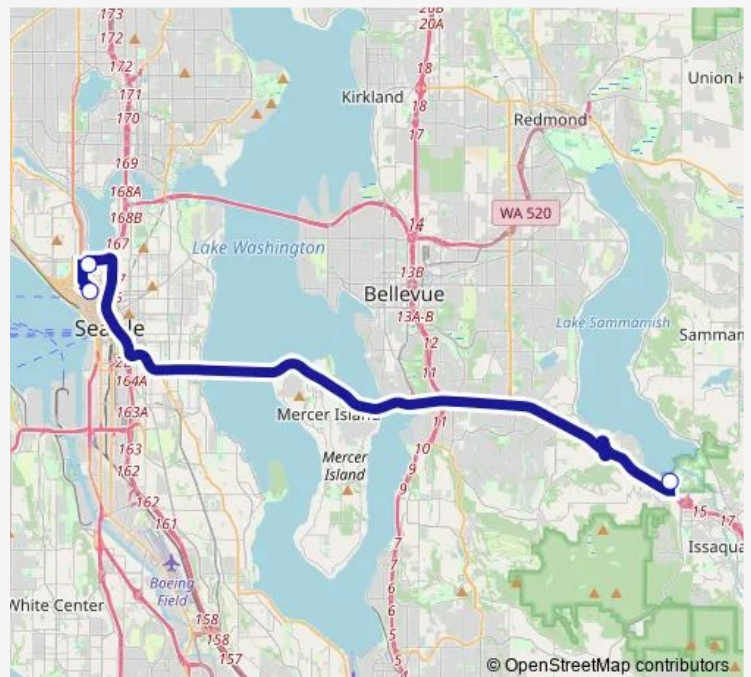

Bus (SLU) Sammamish Pm

[Go to website](#)

Direction

Doppler — SLU - Sammamish State Park

3 stops

[Open route schedule](#)

Doppler

Brazil

SLU - Sammamish State Park

Route schedule

Doppler — SLU - Sammamish State Park

Monday	15:50-19:00
Tuesday	15:50-19:00
Wednesday	15:50-19:00
Thursday	15:50-19:00
Friday	15:50-19:00
Saturday	—
Sunday	—

Route info

Direction: Doppler

Stops: 3

Trip Duration: 0 hour 52 min

■ (SLU) Sammamish Pm

(SLU) Sammamish Pm Bus time schedules and route maps are available in an offline PDF at busmaps.com. Use the busmaps.com website to see live bus times, train schedule or subway schedule, and step-by-step directions for all public transit in Seattle