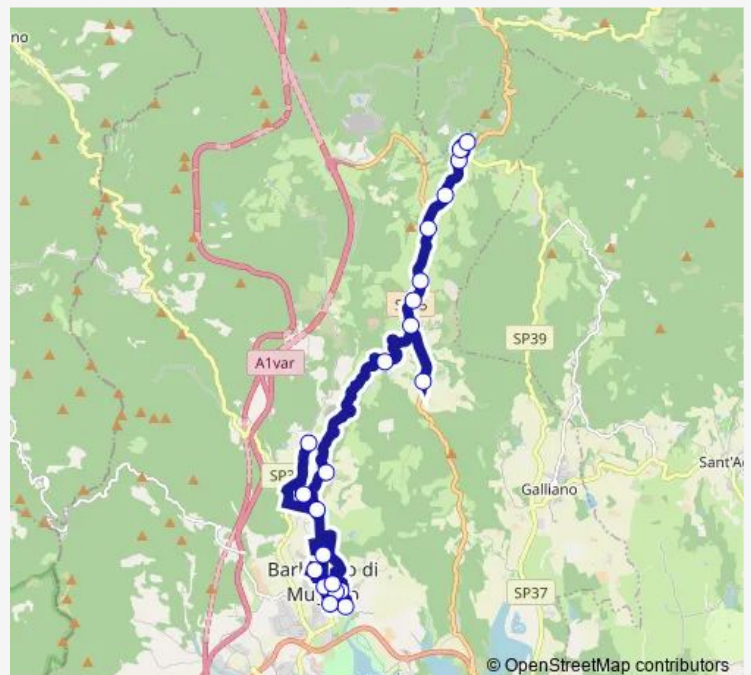

Thursday 14:50

Friday 14:50

Saturday —

Sunday —

**Route info**

Direction: Barberino Centro Cavour \*

Stops: 22

Trip Duration: 0 hour 30 min

301\_3 — Barberino Di Mugello - Galliano - Santa Lucia