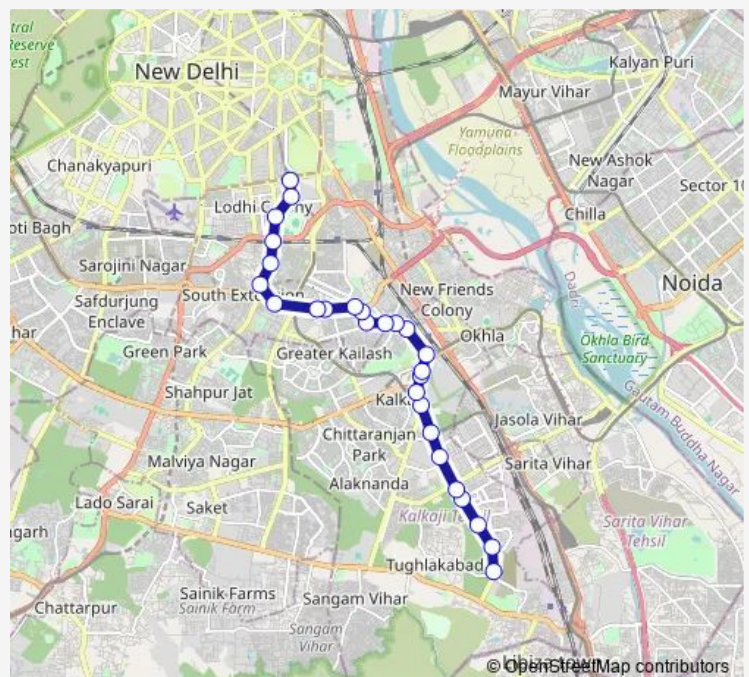

### Route schedule

Tehkhand Depot Dtc — Sunehari Pulla Depot / Jawahar Lal Nehru Stadium Terminal

Monday 21:28-23:52

Tuesday 21:28-23:52

Wednesday 21:28-23:52

Thursday 21:28-23:52

Friday 21:28-23:52

Saturday 21:28-23:52

Sunday 21:28-23:52

### Route info

Direction: Tehkhand Depot Dtc

Stops: 27

Trip Duration: 0 hour 49 min

■ 47alstlup

PT College Kotla

Defence Colony

Sewa Nagar Flyover