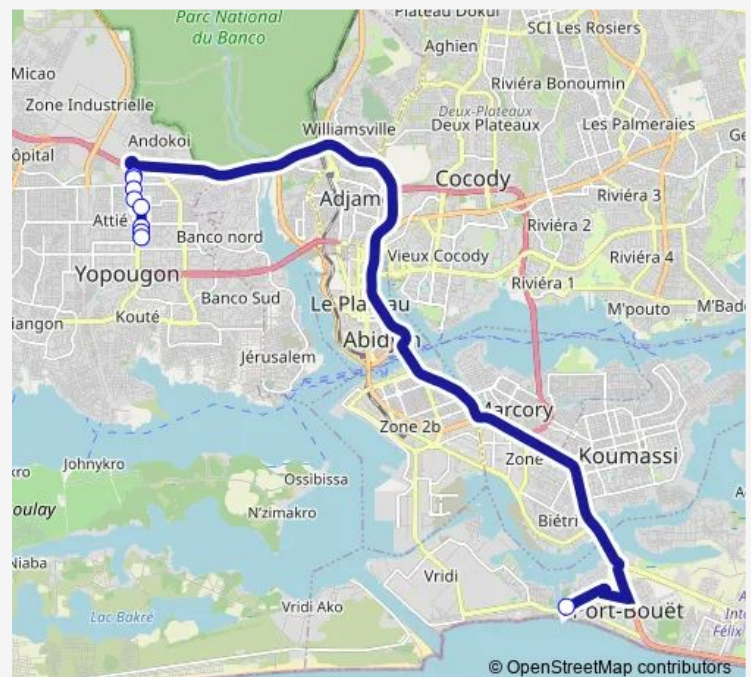

Ecole Mohamed Vi

Siporex après le feu

La Poste

Figayo

Asthoria Palace

Ecole William Ponty

Gare Lavage Yopougon

Route schedule

Gare Port Bouet — Gare Lavage Yopougon

Monday 06:00

Tuesday 06:00

Wednesday 06:00

Thursday 06:00

Friday 06:00

Saturday 06:00

Sunday 06:00

Route info

Direction: Gare Port Bouet

Stops: 9

Trip Duration: 2 hour 0 min

■ woro woro banalisé : Yopougon ↔ Port Bouet

Direction

Gare Lavage Yopougon — Gare Port Bouet

10 stops

Thursday 06:00

Friday 06:00

Saturday 06:00

Sunday 06:00

Route info

Direction: Gare Lavage Yopougon

Stops: 10

Trip Duration: 2 hour 0 min