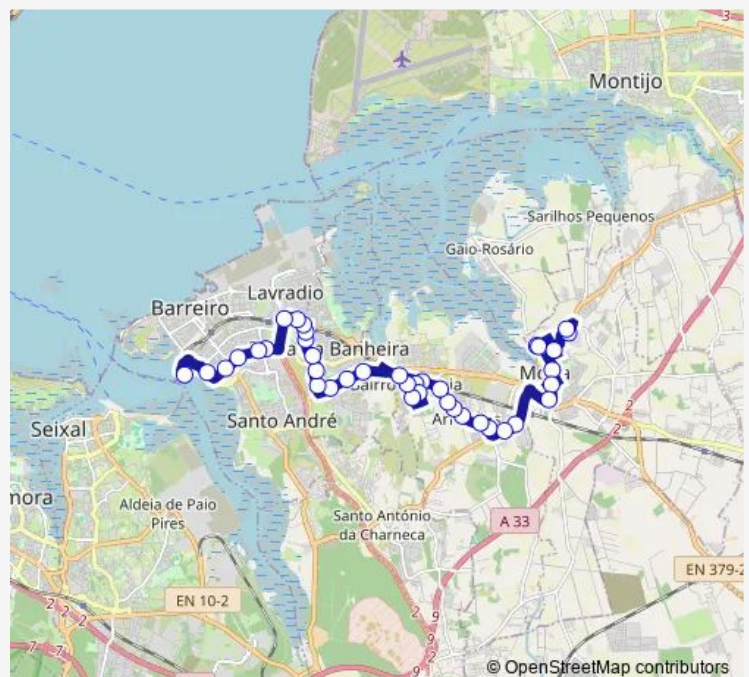

Bº Gouveia (R Azevedo Coutinho 5)

Bº Gouveia (R Afonso Gomes)

Bº Gouveia (R Gonçalo Anes Ponte 5)

Bº Vila Rosa (R D João Almeida 17)

Bº Vila Rosa (R D João Almeida 12)

Route schedule

Barreiro (Terminal) P13 — Rua da Juventude (Cemitério)

Monday 07:10-01:00⁺¹

Tuesday 07:10-01:00⁺¹

Wednesday 07:10-01:00⁺¹

Thursday 07:10-01:00⁺¹

Friday 07:10-01:00⁺¹

Saturday 08:45-01:00⁺¹

Sunday 10:40-01:00⁺¹

Route info

Direction: Barreiro (Terminal) P13

Stops: 38

Trip Duration: 0 hour 40 min

4604 — Barreiro (Terminal) - Moita (Escola Secundária)

Alhos Vedros (R Artur Paiva 56)

Arroteias (R Padre António Vieira 10)

Arroteias (R Padre António Vieira 61)

Wednesday 07:00-00:20⁺¹

Thursday 07:00-00:20⁺¹

Friday 07:00-00:20⁺¹

Saturday 08:30-00:20⁺¹

Sunday 08:30-00:20⁺¹

Route info

Direction: Rua da Juventude (Cemitério)

Stops: 39