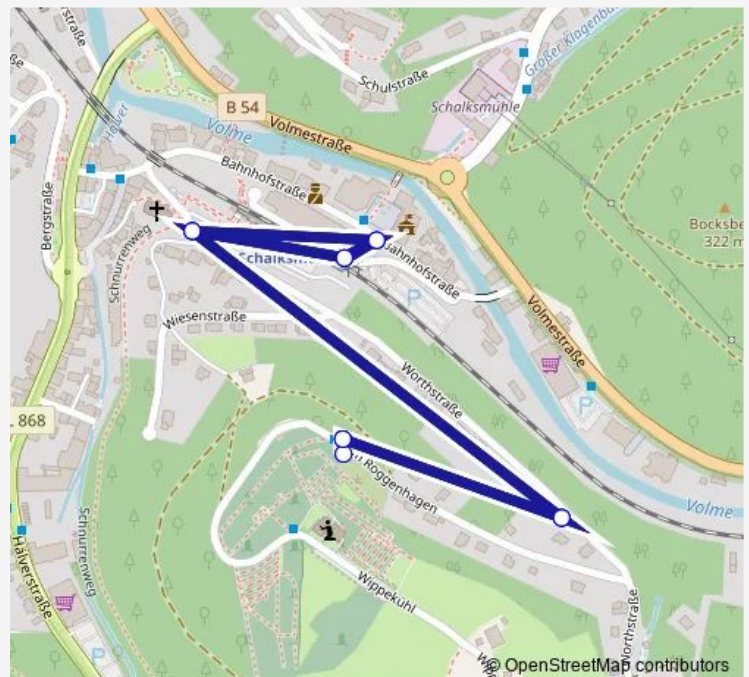

### Direction

Schalksm., Rathauscenter — Schalksm., Rathausplatz

11 stops

[Open route schedule](#)

- Schalksm., Rathauscenter
- Schalksm., Rathausplatz
- Schalksm., Erlöserkirche
- Schalksm., Worthstraße
- Schalksm., Unteres Tor
- Schalksm., Friedhof Wippekühl
- Schalksm., Unteres Tor
- Schalksm., Worthstraße
- Schalksm., Erlöserkirche
- Schalksm., Rathauscenter
- Schalksm., Rathausplatz

### Route schedule

Schalksm., Rathauscenter — Schalksm., Rathausplatz

|           |             |
|-----------|-------------|
| Monday    | —           |
| Tuesday   | 14:15-15:29 |
| Wednesday | —           |
| Thursday  | 14:15-15:29 |
| Friday    | —           |
| Saturday  | —           |
| Sunday    | —           |

### Route info

Direction: Schalksm., Rathauscenter

Stops: 11

Trip Duration: 0 hour 13 min

BBus Schalksm. 5 Bus time schedules and route maps are available in an offline PDF at [busmaps.com](https://busmaps.com). Use the [busmaps.com](https://busmaps.com) website to see live bus times, train schedule or subway schedule, and step-by-step directions for all public transit in Luedenscheid