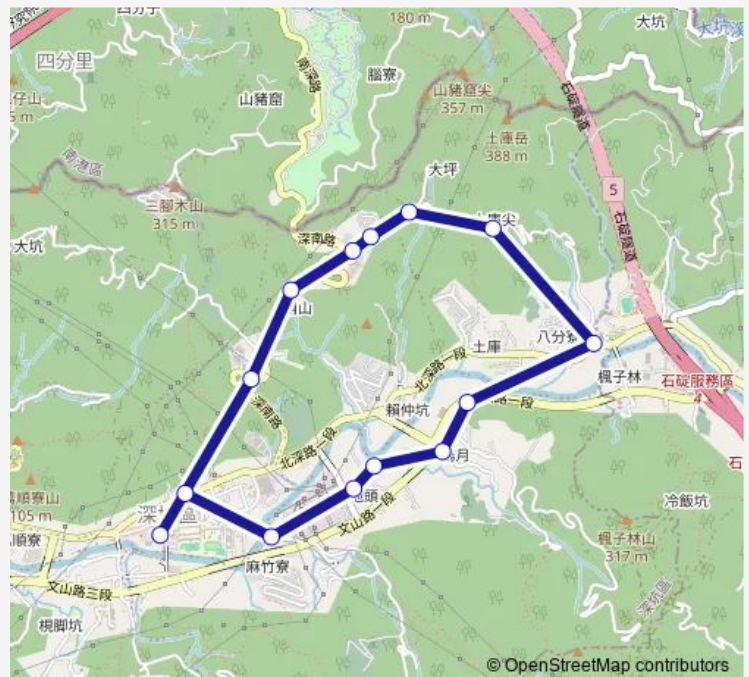

### Route schedule

深坑國小 — 深坑區公有市場

Monday 12:40-16:05

Tuesday 12:40-16:05

Wednesday 12:40-16:05

Thursday 12:40-16:05

Friday 12:40-16:05

Saturday —

### Route info

Direction: 深坑國小

Stops: 14

Trip Duration: 11 hour 20 min

F711 — 深坑區公有市場-深坑國小