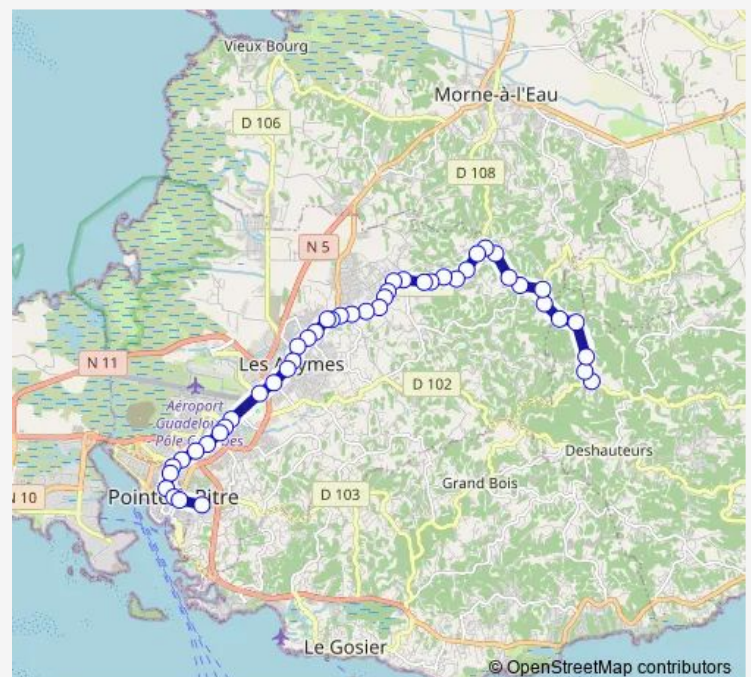

Ctre Com Milénis

Providence

Abymes Centre

Mairie Abymes

Boisripeaux

Boiripeau École

T Louverture

4 Chemins Bis

Rue Baden

Route schedule

CHU De PAP / Abymes — Belle Place

| | |
|-----------|-------------|
| Monday | 06:30-18:08 |
| Tuesday | 06:30-18:08 |
| Wednesday | 06:30-18:08 |
| Thursday | 06:30-18:08 |
| Friday | 06:30-18:08 |
| Saturday | 06:30-14:30 |
| Sunday | — |

Route info

Direction: CHU De PAP / Abymes

Stops: 45

Trip Duration: 0 hour 55 min

A30 — Belle-Place / Chu

Route Desravinière

Tamarin Sud

Tamarin