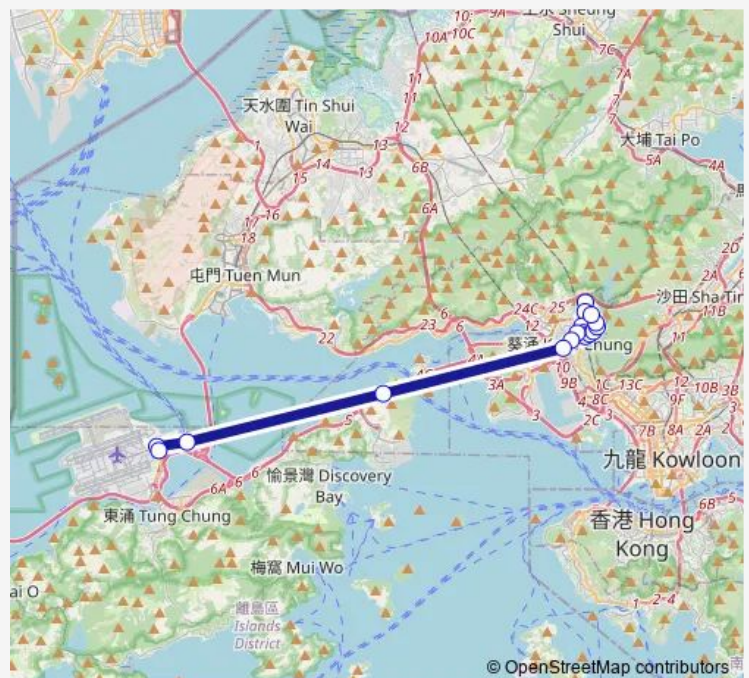

17 stops

[Open route schedule](#)

[Kmb] LEI MUK Shue BUS Terminus → [Lwb] LEI MUK Shue BUS Terminus

[Kmb] WO YI HOP Road Sportsground → [Lwb] WO YI HOP Road Sportsground

[Kmb] Ping LAI Path Kwai Chung → [Lwb] Ping LAI Path Kwai Chung

[Kmb] Shek Ying Path Kwai Chung → [Lwb] Shek Ying Path Kwai Chung

[Kmb] Greenknoll Court Shek PAI Street → [Lwb] Greenknoll Court Shek PAI Street

[Kmb] Shek ON House Shek LEI Estate → [Lwb] Shek ON House Shek LEI Estate

[Kmb] Shek KAI House Shek LEI Estate → [Lwb] Shek KAI House Shek LEI Estate

[Kmb] Shek LEI Catholic Primary School → [Lwb] Shek LEI Catholic Primary School

[Kmb] Shek Foon House Shek PAI Street → [Lwb] Shek Foon House Shek PAI Street

[Kmb] Shek YAM East Estate → [Lwb] Shek YAM East Estate

[Kmb] Kwai Chun Court → [Lwb] Kwai Chun Court

[Ctb] Kwai Shun House Kwai Fong Estate, Hing Fong Road → [Kmb] Kwai Shun House Kwai Fong Estate → [Lwb] Kwai Shun House Kwai Fong Estate

[Ctb] Metroplaza, Hing Fong Road → [Kmb] Metroplaza → [Lwb] Metroplaza

Route schedule

[Kmb] LEI MUK Shue BUS Terminus → [Lwb] LEI MUK Shue BUS Terminus — [Ctb] Airport (Ground Transportation Centre) → [Lwb] Airport (GTC) BUS Terminus

Monday	05:20-20:55
Tuesday	05:20-20:55
Wednesday	05:20-20:55
Thursday	05:20-20:55
Friday	05:20-20:55
Saturday	05:20-20:55
Sunday	05:20-20:55

Route info

Direction: [Kmb] LEI MUK Shue BUS Terminus → [Lwb] LEI MUK Shue BUS Terminus

Stops: 17

Trip Duration: 1 hour 7 min