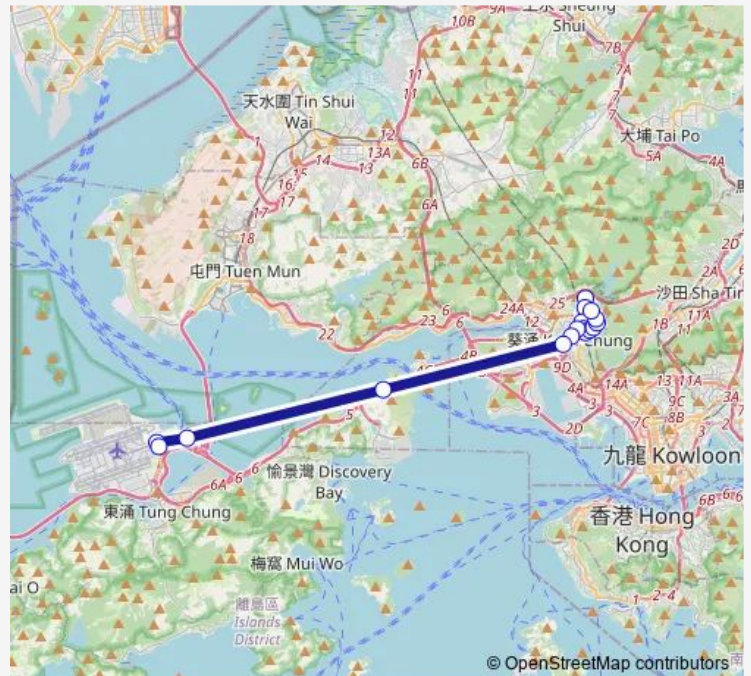

[Kmb] LEI MUK Shue BUS Terminus[[Lwb] LEI MUK Shue BUS Terminus

[Kmb] WO YI HOP Road Sportsground[[Lwb] WO YI HOP Road Sportsground

[Kmb] Ping LAI Path Kwai Chung[[Lwb] Ping LAI Path Kwai Chung

[Kmb] Shek Ying Path Kwai Chung[[Lwb] Shek Ying Path Kwai Chung

[Kmb] Greenknoll Court Shek PAI Street[[Lwb] Greenknoll Court Shek PAI Street

[Kmb] Shek ON House Shek LEI Estate[[Lwb] Shek ON House Shek LEI Estate

[Kmb] Shek KAI House Shek LEI Estate[[Lwb] Shek KAI House Shek LEI Estate

[Kmb] Shek LEI Catholic Primary School[[Lwb] Shek LEI Catholic Primary School

[Kmb] Shek Foon House Shek PAI Street[[Lwb] Shek Foon House Shek PAI Street

[Kmb] Shek YAM East Estate[[Lwb] Shek YAM East Estate

[Kmb] Kwai Chun Court[[Lwb] Kwai Chun Court

[Ctb] Kwai Shun House Kwai Fong Estate, Hing Fong Road[[Kmb] Kwai Shun House Kwai Fong Estate[[Lwb] Kwai Shun House Kwai Fong Estate

[Ctb] Metroplaza, Hing Fong Road[[Kmb] Metroplaza[[Lwb] Metroplaza

Route schedule

[Kmb] LEI MUK Shue BUS Terminus[[Lwb] LEI MUK Shue BUS Terminus — [Ctb] Airport (Ground Transportation Centre)][Lwb] Airport (GTC) BUS Terminus

Monday	05:20-20:55
Tuesday	05:20-20:55
Wednesday	05:20-20:55
Thursday	05:20-20:55
Friday	05:20-20:55
Saturday	05:20-20:55
Sunday	05:20-20:55

Route info

Direction: [Kmb] LEI MUK Shue BUS Terminus[[Lwb] LEI MUK Shue BUS Terminus

Stops: 17

Trip Duration: 1 hour 8 min