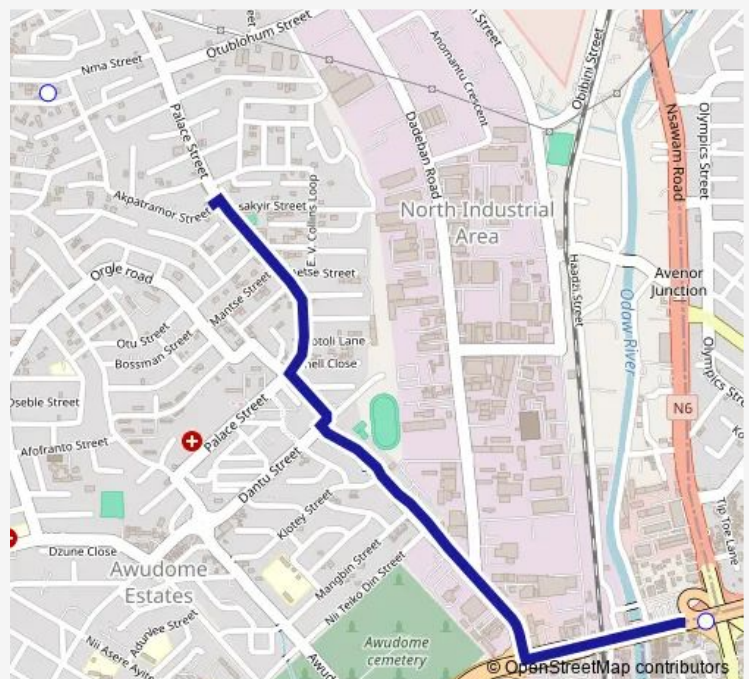

Bus 2031B Orgle Road Station to Circle

[Go to website](#)

Direction

Terminal Orgle Road Station — Terminal Circle

2 stops

[Open route schedule](#)

Terminal Orgle Road Station

Terminal Circle

Route schedule

Terminal Orgle Road Station — Terminal Circle

Monday	09:14
Tuesday	09:14
Wednesday	09:14
Thursday	09:14
Friday	09:14
Saturday	09:14
Sunday	09:14

Route info

Direction: Terminal Orgle Road Station

Stops: 2

Trip Duration: 0 hour 13 min

■ 2031B — Orgle Road Station to Circle

2031B Bus time schedules and route maps are available in an offline PDF at busmaps.com. Use the busmaps.com website to see live bus times, train schedule or subway schedule, and step-by-step directions for all public transit in Accra