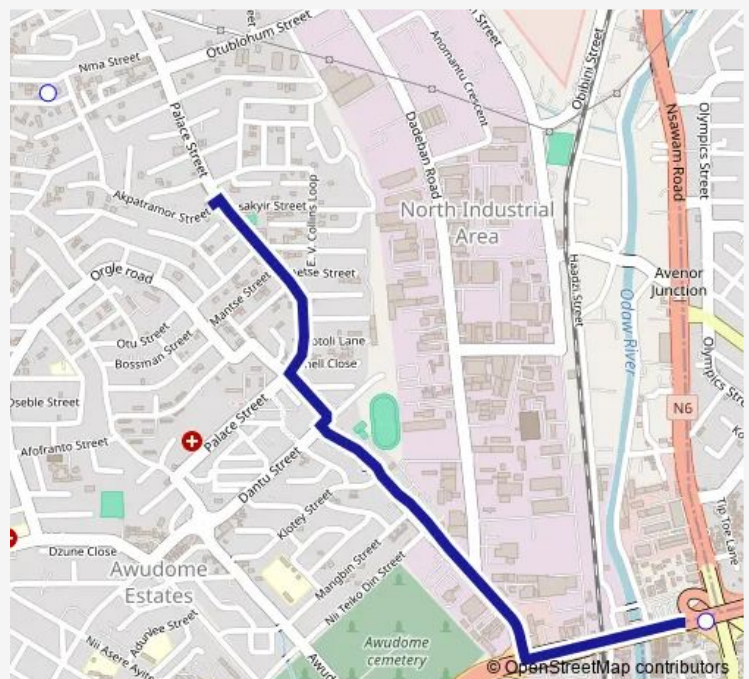

Bus 2031b Orgle Road Station to Circle

[Go to website](#)

Direction

Terminal Orgle Road Station — Terminal Circle

2 stops

[Open route schedule](#)

Terminal Orgle Road Station

Terminal Circle

Route schedule

Terminal Orgle Road Station — Terminal Circle

| | |
|-----------|-------|
| Monday | 09:14 |
| Tuesday | 09:14 |
| Wednesday | 09:14 |
| Thursday | 09:14 |
| Friday | 09:14 |
| Saturday | 09:14 |
| Sunday | 09:14 |

Route info

Direction: Terminal Orgle Road Station

Stops: 2

Trip Duration: 0 hour 13 min

■ 2031b — Orgle Road Station to Circle

BusMaps

2031b Bus time schedules and route maps are available in an offline PDF at busmaps.com. Use the busmaps.com website to see live bus times, train schedule or subway schedule, and step-by-step directions for all public transit in Accra