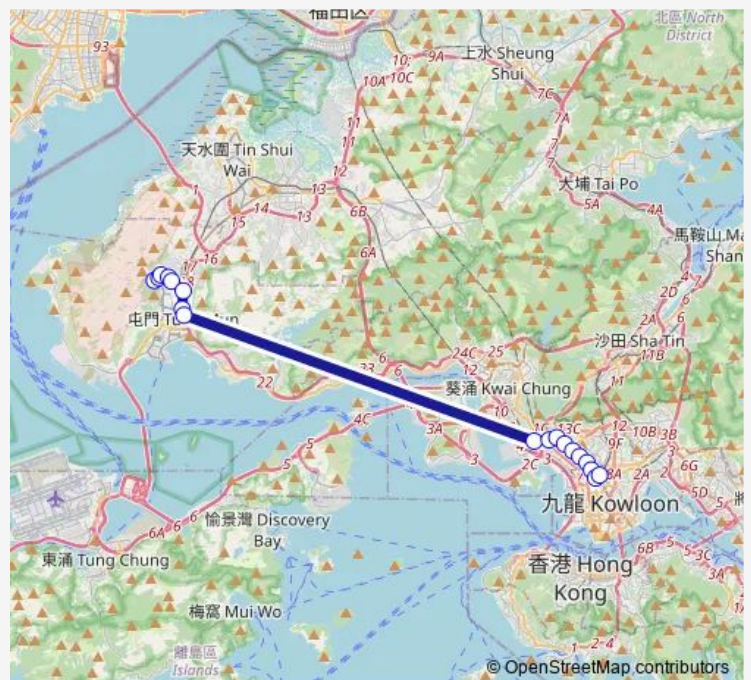

[Ctb] SIU Pong Court, TIN King Road[[Kmb] SIU Pong Court[[Lrtfeeder] LR TIN King Stop[[Lwb] SIU Pong Court

[Ctb] PO TIN Estate, Ming KUM Road[[Kmb] PO TIN BBI - PO Tin[[Lwb] PO TIN BBI - PO Tin

[Ctb] TAI Hing Police Station, Tsun WEN Road[[Kmb] TAI Hing Police Station[[Lwb] TAI Hing Police Station

[Ctb] Ching Chung Koon, Tsun WEN Road[[Kmb] Tsing Chung Koon[[Lrtfeeder] Tsing Chung Koon

[Ctb] Hung Kiu, Tuen MUN Road[[Kmb] Hung Kiu[[Lrtfeeder] Hung Kiu[[Lwb] Hung Kiu

[Ctb] Tuen YAN Street, Tuen MUN Road[[Kmb] Tuen YAN Street Tuen Mun

[Ctb] Waldorf Garden, Tuen MUN Road[[Kmb] Waldorf Garden[[Lwb] Waldorf Garden

[Kmb] MEI FOO Bbi

[Kmb] LAI CHI KOK Station

[Ctb] Cheung WAH Street, Cheung SHA WAN Road[[Kmb+Ctb] Cheung WAH Street/
Cheung WAH Street, Cheung SHA WAN Road[[Kmb] Cheung WAH Street

[Ctb] Cheung SHA WAN Station, Cheung SHA WAN Road[[Kmb] UN Chau Estate

[Ctb] YEE KOK Court, Cheung SHA WAN Road[[Kmb] KIU Kiang Street Sham Shui Po

Route schedule

[Ctb] Leung King Estate, TIN King Road[[Kmb] Leung King Estate BUS Terminus — [Kmb] Mong KOK East Station BUS Terminus

Monday	05:30-20:10
Tuesday	05:30-20:10
Wednesday	05:30-20:10
Thursday	05:30-20:10
Friday	05:30-20:10
Saturday	05:30-20:50
Sunday	05:30-21:10

Route info

Direction: [Ctb] Leung King Estate, TIN King Road[[Kmb] Leung King Estate BUS Terminus

Stops: 18

Trip Duration: 1 hour 7 min