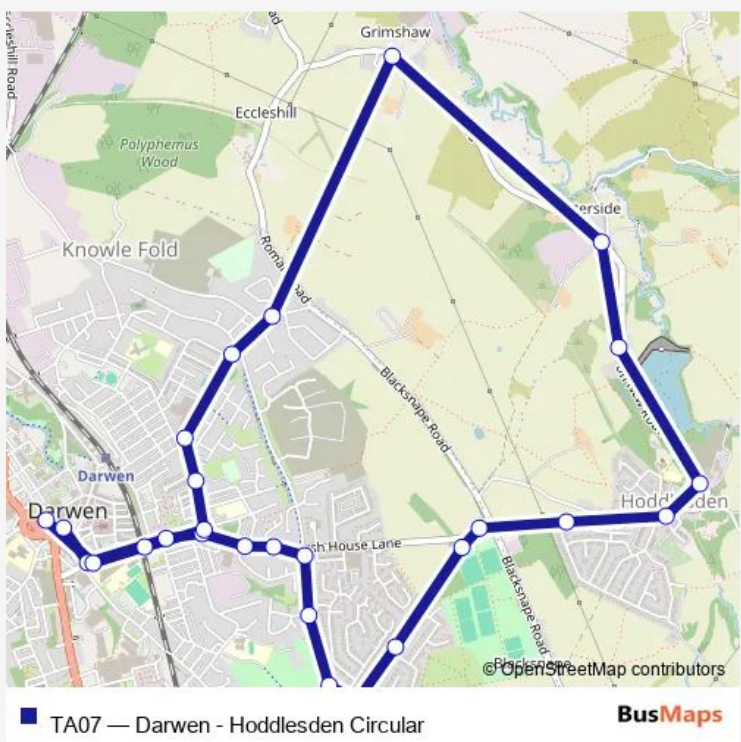

Bus TA07 Darwen - Hoddlesden Circular

[Go to website](#)

**Direction**  
 Town Centre — Town Centre  
 27 stops  
[Open route schedule](#)

- Town Centre
- Victoria Street
- Suddell Road
- Marsh House Lane
- Essex Street
- Cambridge Street
- Priory Drive
- Rectory Close
- Chapter Road
- Craven Heifer
- Rudyard Drive
- Pole Lane Playing Fields
- Roman Road
- Glenshiels Avenue
- Ranken Arms
- Carus Mill
- St Pauls Terrace
- Victoria Gardens
- Eccleshill Gardens
- Ambleside Drive
- Ash Grove

Route schedule  
 Town Centre — Town Centre

Monday	—
Tuesday	—
Wednesday	—
Thursday	—
Friday	—
Saturday	11:30-13:30
Sunday	—

Route info  
 Direction: Town Centre  
 Stops: 27  
 Trip Duration: 0 hour 25 min

TA07 — Darwen - Hoddlesden Circular **BusMaps**

Anyon Street

Rose Street

Sudell Road

Key Street

Bank Street

Town Centre

## Direction

Town Centre — Bus Station Set Down

28 stops

[Open route schedule](#)

Town Centre

Victoria Street

Suddell Road

Marsh House Lane