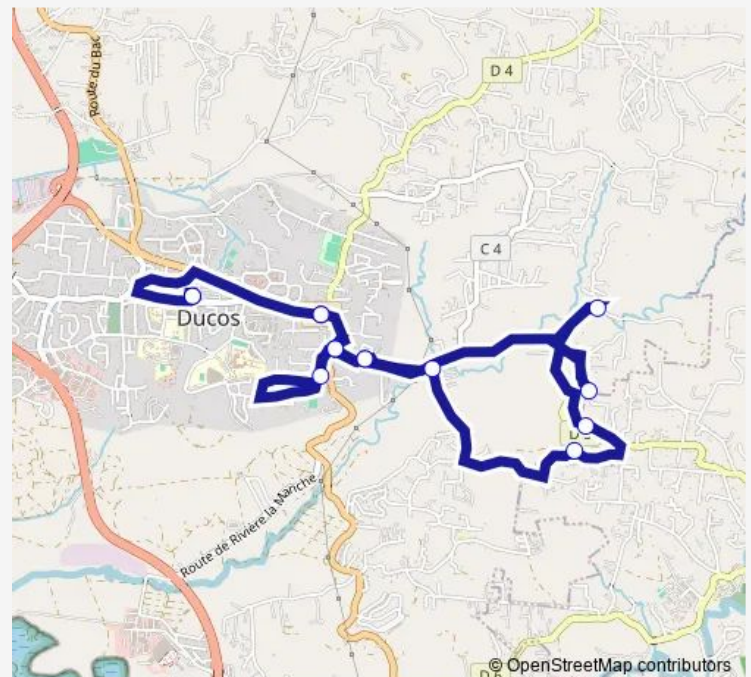

Direction

Ducos - Gare Routière — Ducos - Gare Routière

15 stops

[Open route schedule](#)

Ducos - Gare Routière

Ducos - Rd Pt Lourdes

Ducos - Lourdes Croisée D5

Ducos - Cécilon

Ducos - Route de Durivage

Ducos - Morne Lavaleur (Lot. Les Filaos

Ducos - Flèch Kann'

Ducos - La Chéneaux

Ducos - La Homand

Ducos - Cécilon

Ducos - Lourdes Croisée D5

Ducos - Vaudrancourt

Ducos - Lourdes Croisée D5

Ducos - Rd Pt Lourdes

Ducos - Gare Routière

Route schedule

Ducos - Gare Routière — Ducos - Gare Routière

Monday 05:30-18:15

Tuesday 05:30-18:15

Wednesday 05:30-18:15

Thursday 05:30-18:15

Friday 05:30-18:15

Saturday 05:30-12:00

Sunday 05:30-10:45

Route info

Direction: Ducos - Gare Routière

Stops: 15

Trip Duration: 0 hour 46 min