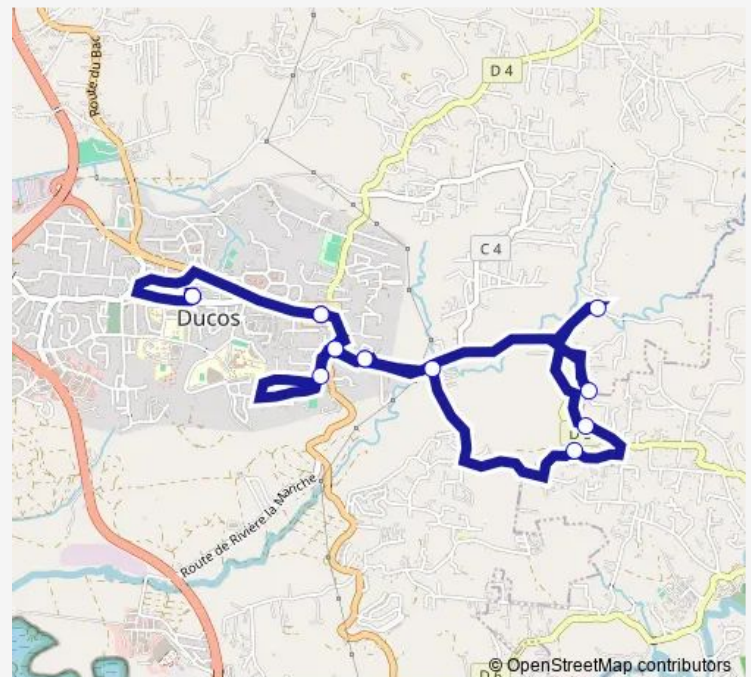

Ducos - Route de Durivage

Ducos - Morne Lavaleur (Lot. Les Filaos

Ducos - Flèch Kann'

Ducos - La Chéneaux

Ducos - La Homand

Ducos - Cécilon

Ducos - Lourdes Croisée D5

Ducos - Vaudrancourt

Ducos - Lourdes Croisée D5

Ducos - Rd Pt Lourdes

Ducos - Gare Routière

### Route schedule

Ducos - Gare Routière — Ducos - Gare Routière

Monday 05:30-18:15

Tuesday 05:30-18:15

Wednesday 05:30-18:15

Thursday 05:30-18:15

Friday 05:30-18:15

Saturday 05:30-12:00

### Route info

Direction: Ducos - Gare Routière

Stops: 15

Trip Duration: 0 hour 46 min

Ligne 41 Bus time schedules and route maps are available in an offline PDF at [busmaps.com](https://busmaps.com). Use the [busmaps.com](https://busmaps.com) website to see live bus times, train schedule or subway schedule, and step-by-step directions for all public transit in Fort-de-France