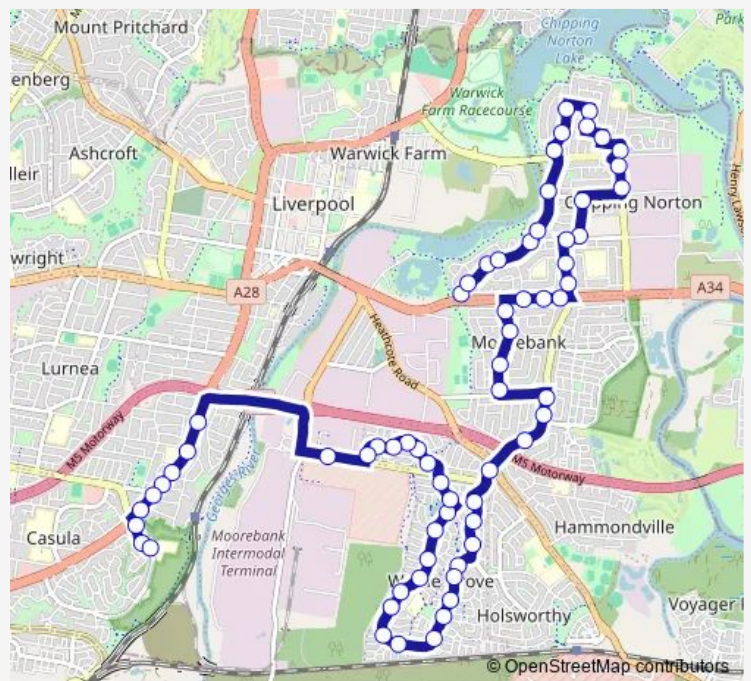

Ascot Dr After Overton Av

Chippenham St Opp Bent St

Chippenham St At Chesham Pl

Central Av Opp Faversham Cres

Market Plaza, Ernest Av

Governor Macquarie Dr After Barry Rd

Governor Macquarie Dr Before Childs Rd

Wendlebury Rd At Padbury St

Wendlebury Park, Wendlebury Rd

Alfred Rd Before Nuwarra Rd

Nuwarra Rd Opp Osborne St

Route schedule

Mcmillan Park, Epsom Rd — All Saints Senior College, School Grounds

Monday	07:30
Tuesday	07:30
Wednesday	07:30
Thursday	07:30
Friday	07:30
Saturday	—
Sunday	—

Route info

Direction: Mcmillan Park, Epsom Rd

Stops: 66

Trip Duration: 0 hour 50 min

S532 — Chipping Norton to All Saints Catholic College Casula

Nuwarra Rd Opp St Joseph's Primary School

Newbridge Rd After Nuwarra Rd

230 Newbridge Rd

Newbridge Rd Opp Holly Av

Stockton Av Opp Edgecombe Av

Moorebank Plaza, Stockton Av

Metcalfe Park, Stockton Av

Stockton Av Opp Gal Cres

Nuwarra Rd Opp Junction Rd

Nuwarra Rd At Malinya Cres