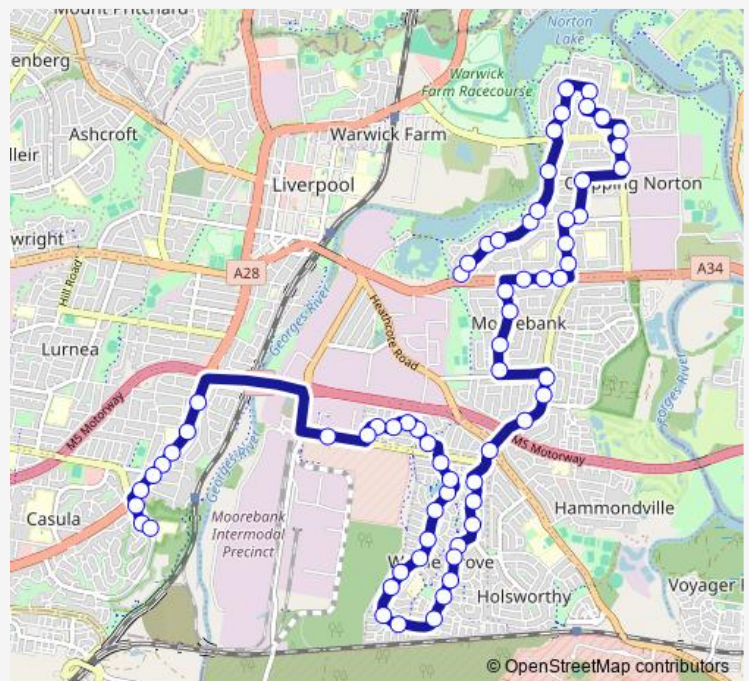

Ascot Dr After Overton Av

Chippenham St Opp Bent St

Chippenham St At Chesham Pl

Central Av Opp Faversham Cres

Market Plaza, Ernest Av

Governor Macquarie Dr After Barry Rd

Governor Macquarie Dr Before Childs Rd

Wendlebury Rd At Padbury St

Wendlebury Park, Wendlebury Rd

Alfred Rd Before Nuwarra Rd

Nuwarra Rd Opp Osborne St

Route schedule

Mcmillan Park, Epsom Rd — All Saints Senior College, School Grounds

Monday	07:30
Tuesday	07:30
Wednesday	07:30
Thursday	07:30
Friday	07:30
Saturday	—
Sunday	—

Route info

Direction: Mcmillan Park, Epsom Rd

Stops: 66

Trip Duration: 0 hour 50 min

S532 — Chipping Norton to All Saints Catholic College Casula

Nuwarra Rd Opp St Joseph's Primary School

Newbridge Rd After Nuwarra Rd

230 Newbridge Rd

Newbridge Rd Opp Holly Av

Stockton Av Opp Edgecombe Av

Moorebank Plaza, Stockton Av

Metcalfe Park, Stockton Av

Stockton Av Before Junction Rd

Nuwarra Rd Opp Junction Rd

Nuwarra Rd At Malinya Cres