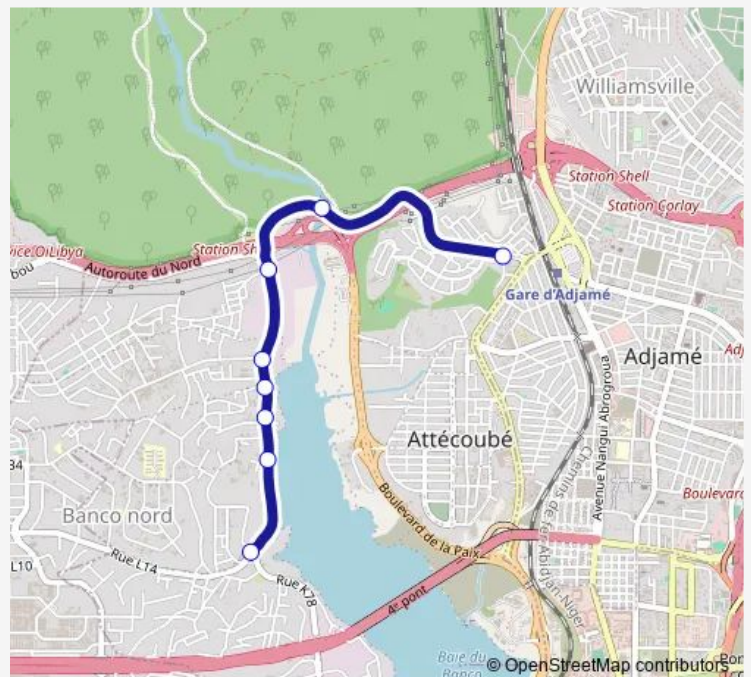

### Direction

Adjamé Agban Village — Sibeco / Garage

8 stops

[Open route schedule](#)

Adjamé Agban Village

Au Banco

Carrefour Policier

1er Terrain

### Route schedule

Adjamé Agban Village — Sibeco / Garage

Monday 06:00

Tuesday 06:00

Wednesday 06:00

Thursday 06:00

Friday 06:00

Saturday 06:00

### Route info

Direction: Adjamé Agban Village

Stops: 8

Trip Duration: 0 hour 13 min

**Direction**

Sibeco / Garage — Adjamé Agban Village

10 stops

[Open route schedule](#)