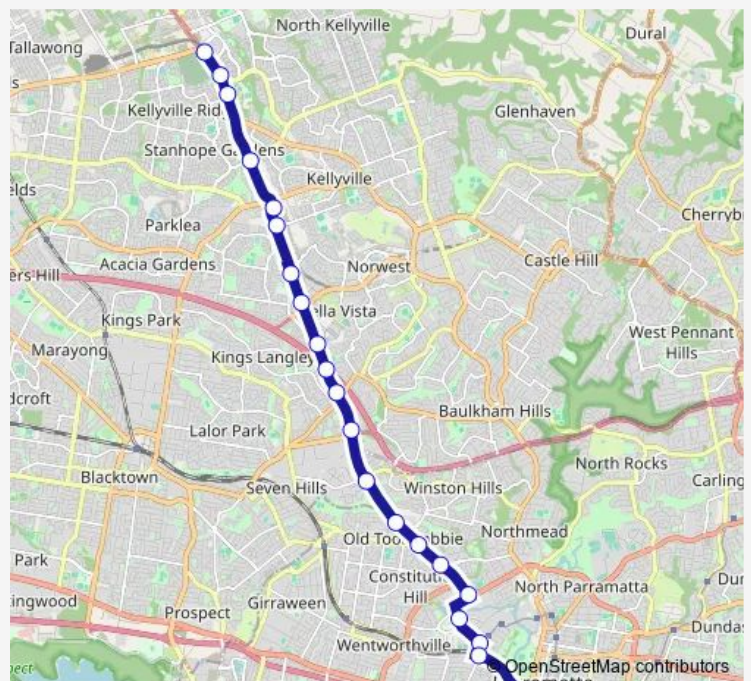

Riley T-Way

Merriville T-Way

Sanctuary T-Way

Route schedule

Parramatta Station, Stand B2 — Rouse Hill Town Centre, Tempus St

Monday	21:25-00:10 ⁺¹
Tuesday	21:25-00:10 ⁺¹
Wednesday	21:25-00:10 ⁺¹
Thursday	21:25-00:10 ⁺¹
Friday	21:25-02:40 ⁺¹
Saturday	21:29-02:29 ⁺¹
Sunday	03:29-23:59

Route info

Direction: Parramatta Station, Stand B2

Stops: 22

Trip Duration: 0 hour 30 min

T65 — Rouse Hill Town Centre to Parramatta

Direction

Parramatta Station, Stand B4 — Tempus St After White Hart Dr

22 stops

[Open route schedule](#)

Parramatta Station, Stand B4

Park Pde After Pitt St

Alexandra Av Opp Westmead Station

Westmead Hospital T-Way

Mons T-Way

Briens T-Way

Constitution Hill T-Way